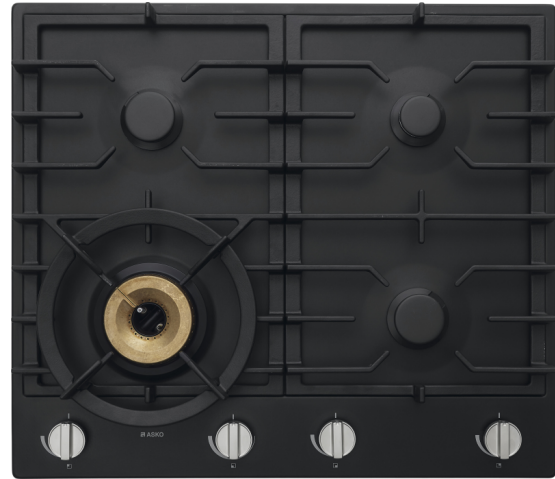

HG1666AD

Width: 600 mm
Number of cooking zones: 4
Fusion Volcano wok burner
Removable knobs

Features

Fusion Volcano wok burner
Automatic ignition
Keradur burners base
Scratch resistant surface
Hidden ignition device
Precision engineered flame ports
Cast iron burners
Wok support
Removable knobs
Ergonomic knobs
Seamlessly welded edges
Manually grinded edges
Separate controls

Cleaning

Dishwasher safe wok and simmer support
Removable metal knobs
Easy to clean one piece burners

EAN code: 3838942016011
code: 476651

General

Gas cooktop
Available colour: Black ceramic glass
Width: 600 mm
EAN code: 3838942016011

Dimensions

Dimensions of the product (W×H×D): 60 × 4,8 × 52,6
cm
Packaging height: 204 mm
Packaging width: 650 mm
Packaging depth: 596 mm
Weight packaging: 2,1 kg
Weight gross: 14,3 kg

Zone performance

Cooking zones: 1 Simmer burner (3.60 MJ.h) 2
Medium burners (6.70 MJ.h each) 2 Rapid burners
(8.50 MJ.h each) 1 Fusion Volcano wok burner (19.70
MJ.h)