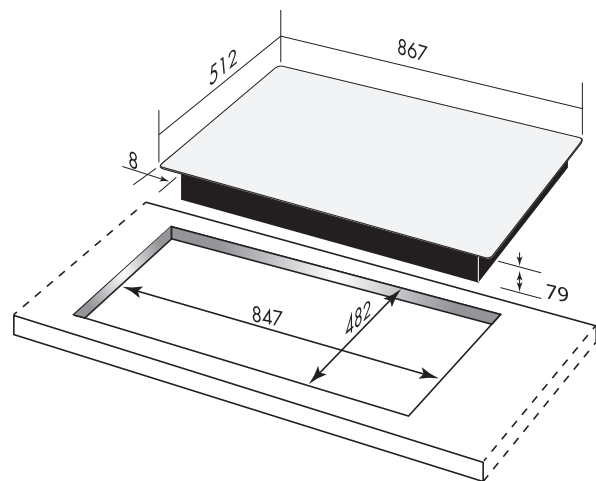

PGA96

smeg 90cm wide gas cooktop

EAN 8017709161866

finish	satin stainless steel, cast-iron trivets
size	79mmH x 867mmW x 512mmD
cutout	847mmW x 482mmD
installation	topmount
capacity	six gas burners — front left/front right (wok): 15.2 mj/hr rear left: 3.9 mj/hr rear right: 7.5 mj/hr front centre: 3.9 mj/hr rear centre: 7.5 mj/hr
ignition	automatic electronic
gas connection	set for natural gas, ULPG adaptable
power	220–240V, 50/60 Hz
safety	flame failure device
features	cast-iron trivets
option	Linear control knobs (supplied)

PLEASE NOTE: drawings are not to scale. They are to assist only.