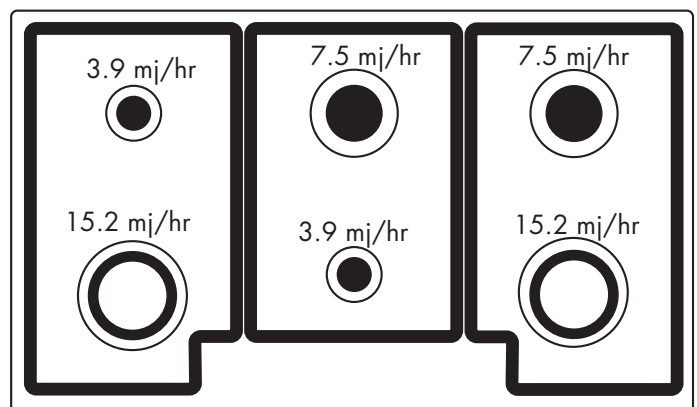

PGA96

smeg 90cm wide gas cooktop

EAN 8017709161866

finish	satin stainless steel, cast-iron trivets
size	79mmH x 867mmW x 512mmD
cutout	847mmW x 482mmD
installation	topmount
capacity	six gas burners — front left/front right (wok): 15.2 mj/hr rear left: 3.9 mj/hr rear right: 7.5 mj/hr front centre: 3.9 mj/hr rear centre: 7.5 mj/hr
ignition	automatic electronic
gas connection	set for natural gas, ULPG adaptable
power	220–240V, 50/60 Hz
safety	flame failure device
features	cast-iron trivets
option	Linear control knobs (supplied)

PLEASE NOTE: drawings are not to scale. They are to assist only.