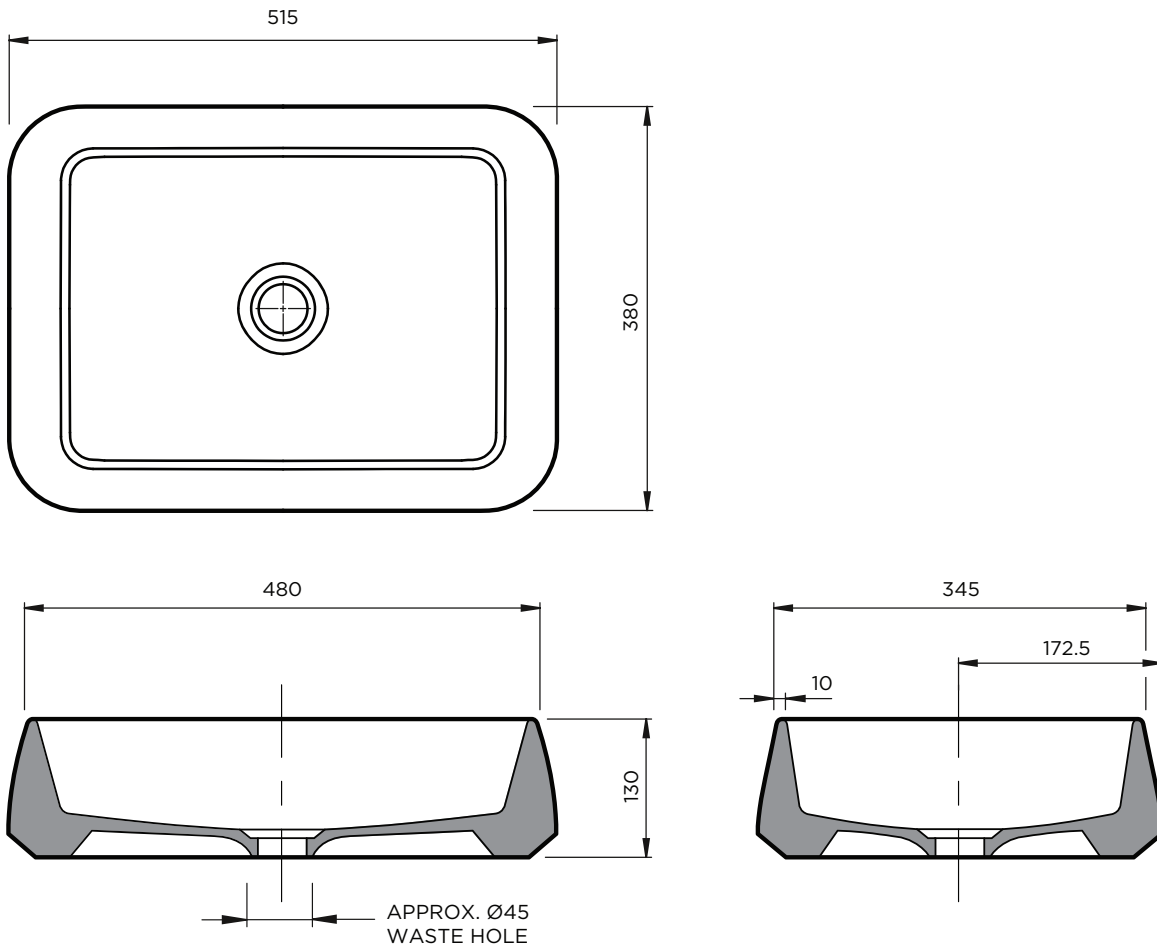

**ROBERT
GORDON**

INTERIORS

KILN 515 RECTANGULAR BASIN

Data Sheet

A simple rectangular form with a modern profile. The largest of our basins, Kiln 515 is a statement piece. Designed and handmade in Australia, this custom piece is available in 6 different reactive glaze finishes.

**ROBERT
GORDON**
INTERIORS

NOT TO SCALE

All Dimensions in MM

PRODUCT	TITLE	CAPACITY	DIMENSIONS	FINISHES	OVERFLOW	PLUG & WASTE	MATERIAL
515	Kiln 515 Basin	12.5 Litres	(L) 515mm (W) 380mm (H) 130mm Waste Hole Approx. 45mm	51570 COAST 51591 STORM 51506 RIVERGUM 51503 ROSE QUARTZ 51508 POPPYSEED	N/A	Intended for 32mm connection	High-fired, fully vitrified stoneware

Robert Gordon Pottery 114 Mulcahy Road, Pakenham VIC 3910

Lead times: Please allow up to 8 - 10 weeks for production.