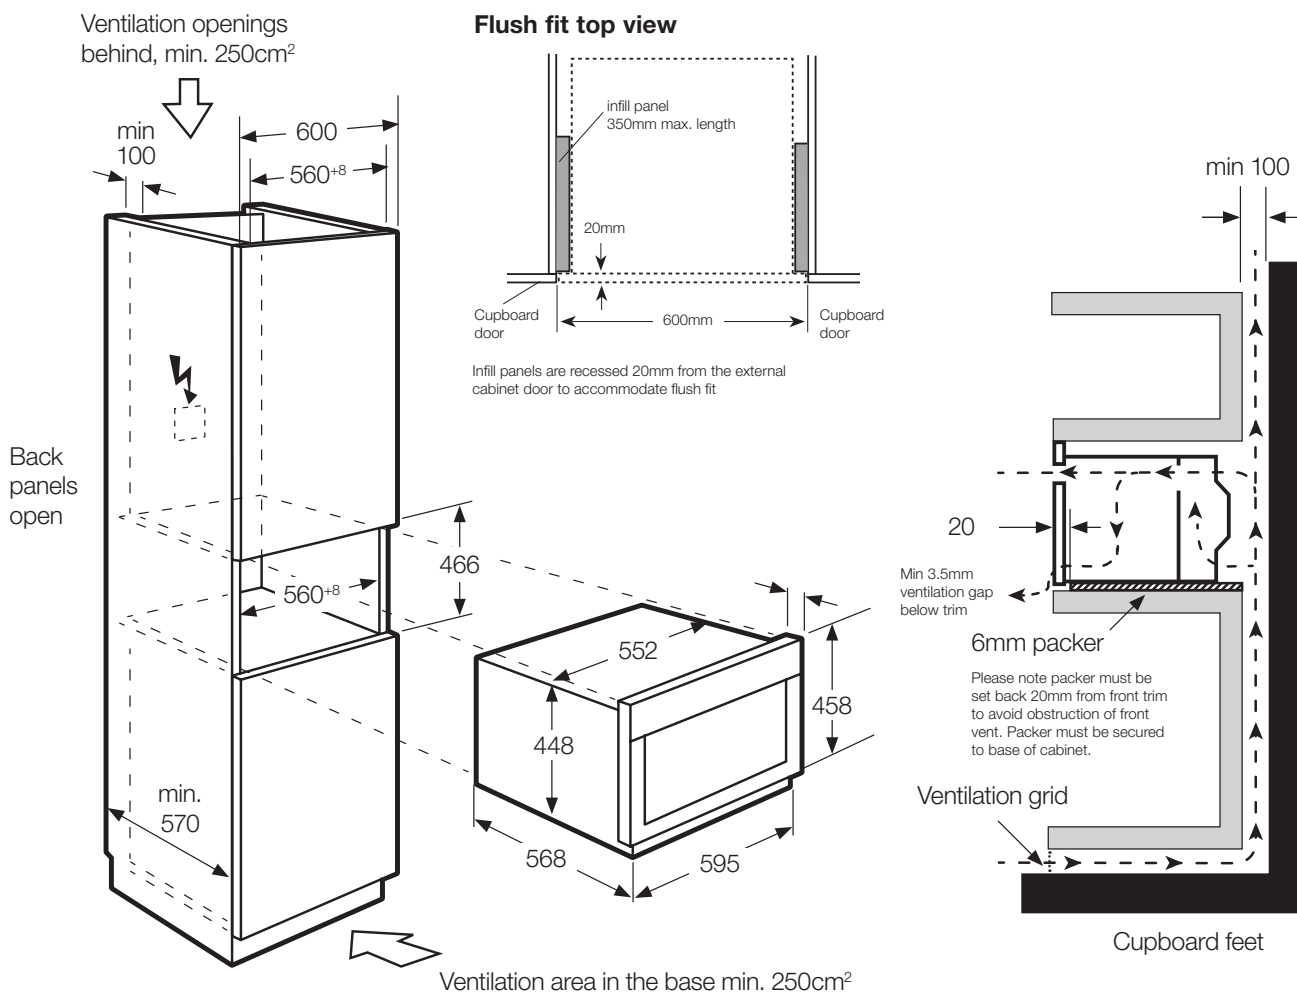

# Dimension Guide

### Dimensions

Type of fit	Width	Height	Depth
Flush fit (mm)	600	466	570 min

**Please note!** Dimensions to be used as a guide only. All customers MUST refer to the user manual supplied with the product for detailed installation instructions.