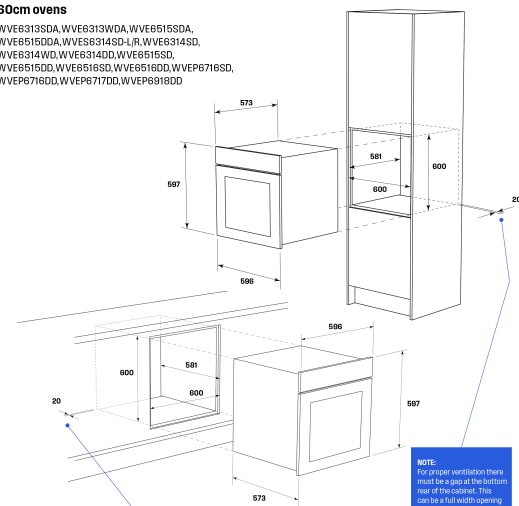

WVE6515DD

60cm multi-function 7 dark stainless steel oven with fast heat up, programmable timer and 80L gross capacity.

Features

- Fast Heat Up
- Programmable oven timer
- Easy guide side racks
- Cooler to Touch Doors
- 80L gross capacity oven
- Dark Stainless Steel Finish

Included accessories:

grill/oven pan, 2 x chromed wire shelf, side racks, baking tray, grill insert

Product Dimension

Total height (mm) - 597, Total width (mm) - 596, Total depth (mm) - 573, CM Tech data (cm) - 60

Flush fit cut out

Flush fit cut out height (mm) - 600, Flush fit cut out width (mm) - 600, Flush fit cut out depth (mm) - 581

Proud fit cut out

Proud fit cut out height (mm) - 590, Proud fit cut out width (mm) - 565, Proud fit cut out depth (mm) - 560

60cm ovens