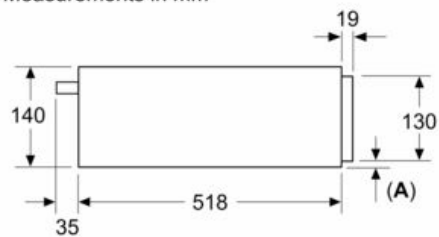

Features

Technical Data

Color / Material Front : Black
Built-in / Free-standing : Built-in
Dimensions (HxWxD) : 140 x 594 x 518 mm
Dimensions of the packed product (HxWxD) : 260 x 650 x 700 mm
Min. required niche size for installation (HxWxD) : 140 x 560 x 550 mm
Maximum number of plates : 12
Maximum number of espresso cups : 64
Net weight : 18.8 kg
Gross weight : 20.8 kg
EAN code : 4242003910276
Fuse protection : 10 A
Voltage : 220-240 V
Frequency : 50; 60 Hz

Convenience

- Temperature control with 4 levels: 30 °C - 80 °C (glass surface temperature)
- Handleless push&pull opening mechanism
- Touch key operation
- Touch Control illuminated

Technical Info

- Length of mains cable: 175 cm
- Total connected load electric: 0.82 KW
- Nominal voltage: 220 - 240 V

Dimensions

- Appliance dimensions (HxWxD): 140 mm x 594 mm x 518 mm
- Installation dimensions (HxWxD): 140 mm x 560 mm - 568 mm x 550 mm
- Please reference the built-in dimensions provided in the installation drawing

**iQ700, Built-in warming drawer, 60 x 14 cm, Black
BI910C1B1**

Dimensioned drawings

Measurements in mm

Measurements in mm

A: 7.5 mm

Compact ovens with appliance height of 455 mm can be installed above the warming drawer without an intermediate floor