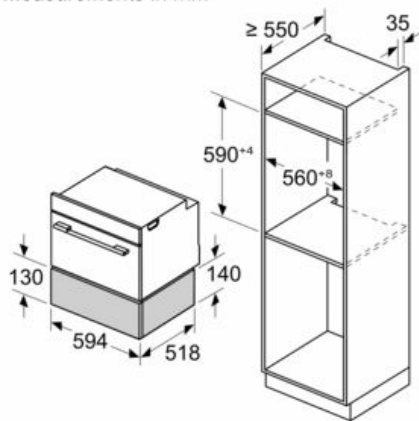

Features

Technical Data

Color / Material Front : Black
Built-in / Free-standing : Built-in
Dimensions (HxWxD) : 140 x 594 x 518 mm
Dimensions of the packed product (HxWxD) : 260 x 650 x 700 mm
Min. required niche size for installation (HxWxD) : 140 x 560 x 550 mm
Maximum number of plates : 12
Maximum number of espresso cups : 64
Net weight : 18.8 kg
Gross weight : 20.8 kg
EAN code : 4242003910276
Fuse protection : 10 A
Voltage : 220-240 V
Frequency : 50; 60 Hz

Convenience

- Temperature control with 4 levels: 30 °C - 80 °C (glass surface temperature)
- Handleless push&pull opening mechanism
- Touch key operation
- Touch Control illuminated

Technical Info

- Length of mains cable: 175 cm
- Total connected load electric: 0.82 KW
- Nominal voltage: 220 - 240 V

Dimensions

- Appliance dimensions (HxWxD): 140 mm x 594 mm x 518 mm
- Installation dimensions (HxWxD): 140 mm x 560 mm - 568 mm x 550 mm
- Please reference the built-in dimensions provided in the installation drawing

**iQ700, Built-in warming drawer, 60 x 14 cm, Black
BI910C1B1**

Dimensioned drawings

Measurements in mm

Measurements in mm

A: 7.5 mm

Compact ovens with appliance height of 455 mm can be installed above the warming drawer without an intermediate floor