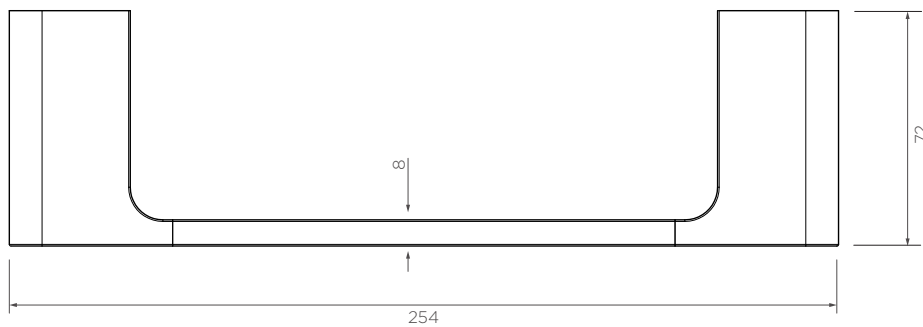

Kibo Guest Towel Holder 260mm

KB03032

Finishes available:

Chrome Brushed Nickel* (.SN) Matte Black (.MB)

^ PVD finish

CARE AND MAINTENANCE

- All surfaces should be frequent cleaned with a mixture of mild, pH neutral soap and warm water with a soft cloth
- Do not use abrasive clothes, scouring pads on surfaces
- Do not use harsh cleaning agents i.e. cream cleaners or citrus based cleaners (see cleaning leaflet for comprehensive list)