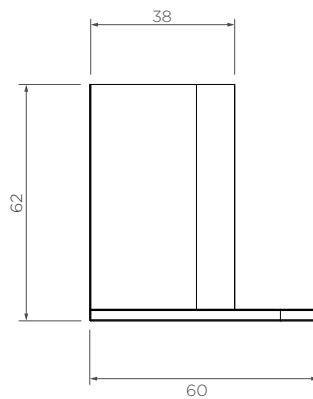

CARE AND MAINTENANCE

- All surfaces should be frequent cleaned with a mixture of mild, pH neutral soap and warm water with a soft cloth
- Do not use abrasive clothes, scouring pads on surfaces
- Do not use harsh cleaning agents i.e. cream cleaners or citrus based cleaners (*see cleaning leaflet for comprehensive list*)