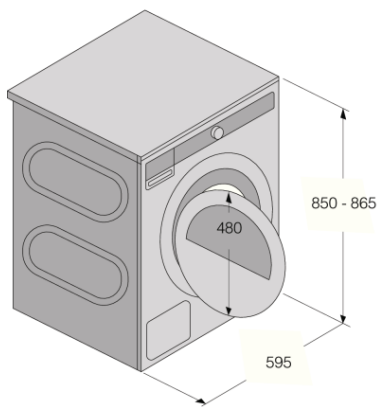

Construction & Performance

- Long lasting stainless steel drum
- Durable brushless motor
- Heat pump
- Sensor and time controlled drying
- Drum volume: 145 l
- Butterfly drying system

Use & Flexibility

- Water container: 6 l
- Auto programs
- Removable filter
- Door diameter: 34 cm
- Door opening angle: 180 °
- Anticrease
- Time setting
- Humidity sensor
- Drum illumination: Yes

Technical data

- Noise level: 65 dB(A)re 1 pW
- Energy stars: 9
- Power consumption in left-on mode: 0,3 W

- Power consumption off mode: 0,3 W
- Estimated yearly energy consumption: 140 kWh
- Grounded plug
- AU plug
- Connection rating: 700 W
- Number of phases: 1
- Current: 10 amp
- Frequency: 50 Hz
- Net weight: 60 kg
- Yes
- Yes

Dimensions

- Product dimensions (HxWxD): 85 × 59,5 × 76,9 cm
- Depth with door open: 1165 mm
- Length electrical cord: 2,1 m

Logistic information

- Dimensions of packed product (HxWxD): 92 × 64 × 83,8 cm
- Gross weight: 64,6 kg
- Product code: 594943
- EAN code: 3838782024542