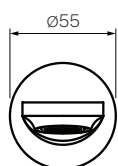

Elli II Wall Spout 190mm

Product Code: E2.02WF190.XX

(see colour codes below)

The Elli II collection of bathroom and kitchen tapware combines strong styling and solid construction. Elli II Wall Spout provides easy installation with the internal thread brass adaptor and push-on outlet with integrated backplate. The Elli II collection is available in several, highly durable special finishes.

Colour & Finish	— Chrome Polished, Black Matt (02), Brushed Nickel (41), Brushed Brass (46), Fucile (50)
Material	— Brass
W x D x H	— Ø55 x 211mm
Outlet Type	— 190mm Reach. Angle of flow adjustable.
Application	— Basin, Bath
Fitting	— Push-on outlet with G1/2 Internal thread brass adaptor
WELS	— 6 STAR 4.5L/min flow
Warranty	— 15 Years (Conditions Apply)