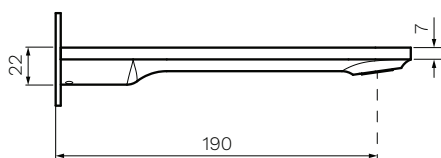

Elli II Wall Spout 190mm

Product Code: E2.02WF190.XX

(see colour codes below)

The Elli II collection of bathroom and kitchen tapware combines strong styling and solid construction. Elli II Wall Spout provides easy installation with the internal thread brass adaptor and push-on outlet with integrated backplate. The Elli II collection is available in several, highly durable special finishes.

Colour & Finish	— Chrome Polished, Black Matt (02), Brushed Nickel (41), Brushed Brass (46), Fucile (50)
Material	— Brass
W x D x H	— Ø55 x 211mm
Outlet Type	— 190mm Reach. Angle of flow adjustable.
Application	— Basin, Bath
Fitting	— Push-on outlet with G1/2 Internal thread brass adaptor
WELS	— 6 STAR 4.5L/min flow
Warranty	— 15 Years (Conditions Apply)

Installation note:

Restrictor fitted - removable for bath application.

PARISI