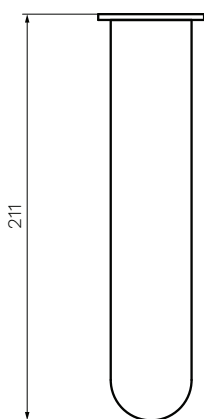

Elli II Wall Spout 190mm

Product Code: E2.02WF190.XX

(see colour codes below)

The Elli II collection of bathroom and kitchen tapware combines strong styling and solid construction. Elli II Wall Spout provides easy installation with the internal thread brass adaptor and push-on outlet with integrated backplate. The Elli II collection is available in several, highly durable special finishes.

Colour & Finish	— Chrome Polished, Black Matt (02), Brushed Nickel (41), Brushed Brass (46), Fucile (50)
Material	— Brass
W x D x H	— Ø55 x 211mm
Outlet Type	— 190mm Reach. Angle of flow adjustable.
Application	— Basin, Bath
Fitting	— Push-on outlet with G1/2 Internal thread brass adaptor
WELS	— 6 STAR 4.5L/min flow
Warranty	— 15 Years (Conditions Apply)

Installation note:

Restrictor fitted - removable for bath application.

PARISI