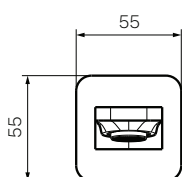

Quasar II Wall Spout 190mm

Product Code: Q2.02WF190.XX

(see colour codes below)

The Quasar II tapware collection is defined by its soft square style and is available in several highly durable special finishes to personalise your bathroom.

Colour & Finish	— Chrome Polished, Black Matt (02), Brushed Nickel (41), Brushed Brass (46), Fucile (50)
Material	— Brass
W x D x H	— 55 x 211 x 55mm
Outlet Type	— 190mm Reach. Angle of flow adjustable. Push on - Spigot, G1/2 internal included
Application	— Basin, Bath
WELS	— 6 STAR 4.5L/min
Warranty	— 15 Years (Conditions Apply)

Installation note:

Restrictor fitted - removable for bath application.

PARISI