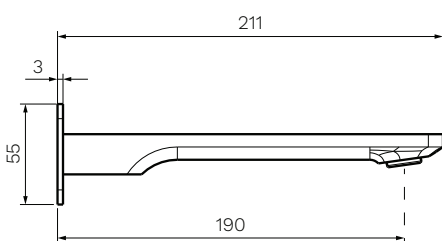

Quasar II Wall Spout 190mm

Product Code: Q2.02WF190.XX

(see colour codes below)

The Quasar II tapware collection is defined by its soft square style and is available in several highly durable special finishes to personalise your bathroom.

Colour & Finish	— Chrome Polished, Black Matt (02), Brushed Nickel (41), Brushed Brass (46), Fucile (50)
Material	— Brass
W x D x H	— 55 x 211 x 55mm
Outlet Type	— 190mm Reach. Angle of flow adjustable. Push on - Spigot, G1/2 internal included
Application	— Basin, Bath
WELS	— 6 STAR 4.5L/min
Warranty	— 15 Years (Conditions Apply)

Installation note:

Restrictor fitted - removable for bath application.

PARISI