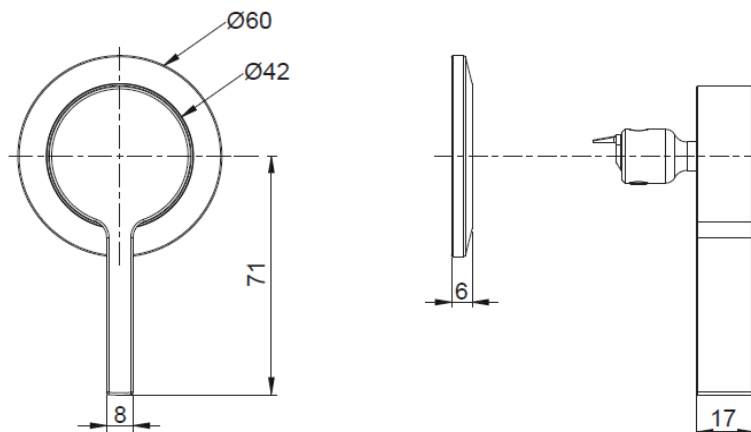

WALL MOUNT SINGLE HANDLE - LEVER

77980T-4

Codes/Applicable Standards

Specified model meets or exceeds the following

- AS NZS 3718-2005

Installation Notes

Install this product according to the installation guide.

Specified Models

SKU	Description	Color/Finish
77980T-4	Components Wall Mount Single Handle - Lever	CP: Polished Chrome, BN: Brushed Nickel, BL: Matte Black*

Note: For a full range of color finishes in your market please contact your local Kohler representative.

*BL launch date to be announced, CP & BN available now

Required Accessories

28138T-DR	Single Handle Inwall Valve	CP: Polished Chrome, BN: Brushed Nickel, BL: Matte Black*
23888T-ND	Components Wall Mount Basin Spout - Ribbon	CP: Polished Chrome, BN: Brushed Nickel, BL: Matte Black*
23889T-ND	Components Wall Mount Basin Spout - Row	CP: Polished Chrome, BN: Brushed Nickel, BL: Matte Black*
23890T-ND	Components Wall Mount Basin Spout - Tube	CP: Polished Chrome, BN: Brushed Nickel, BL: Matte Black*

Product Diagram

Dimensions are approximate
unit: mm

77980T-4