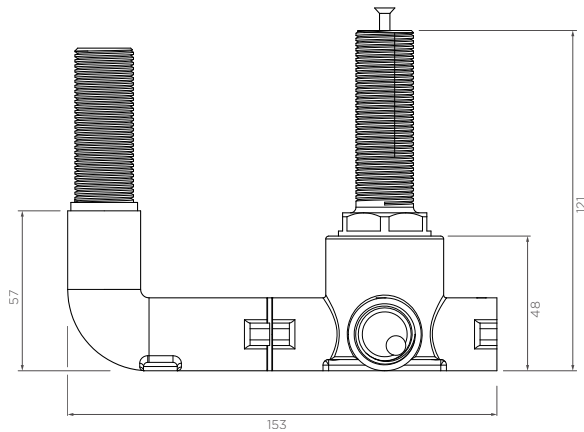

Arcisan In-wall body for progressive mixer with outlet to side

ARB4120

INFORMATION

Pressure Rating
150 - 500kPa

Hot and cold water inlet pressures should be equal.

WARRANTY
15 years

*Conditions apply.