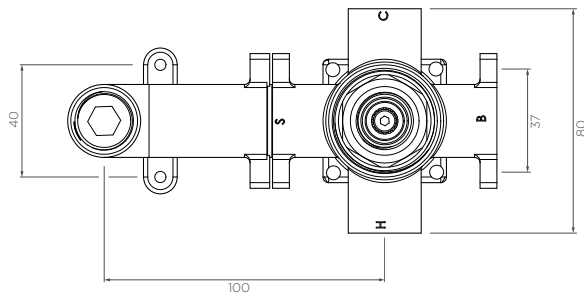

Arcisan In-wall body for progressive mixer with outlet to side

ARB4120

INFORMATION

Pressure Rating
150 - 500kPa

Hot and cold water inlet pressures should be equal.

WARRANTY
15 years

*Conditions apply.