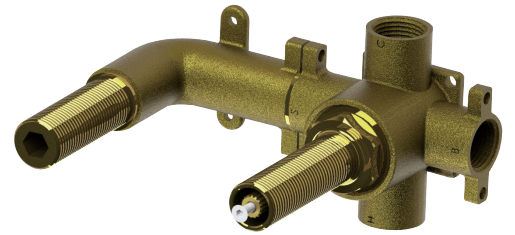

Arcisan In-wall body for progressive mixer with outlet to side

ARB4120

INFORMATION

Pressure Rating
150 - 500kPa

Hot and cold water inlet pressures should be equal.

WARRANTY
15 years

*Conditions apply.