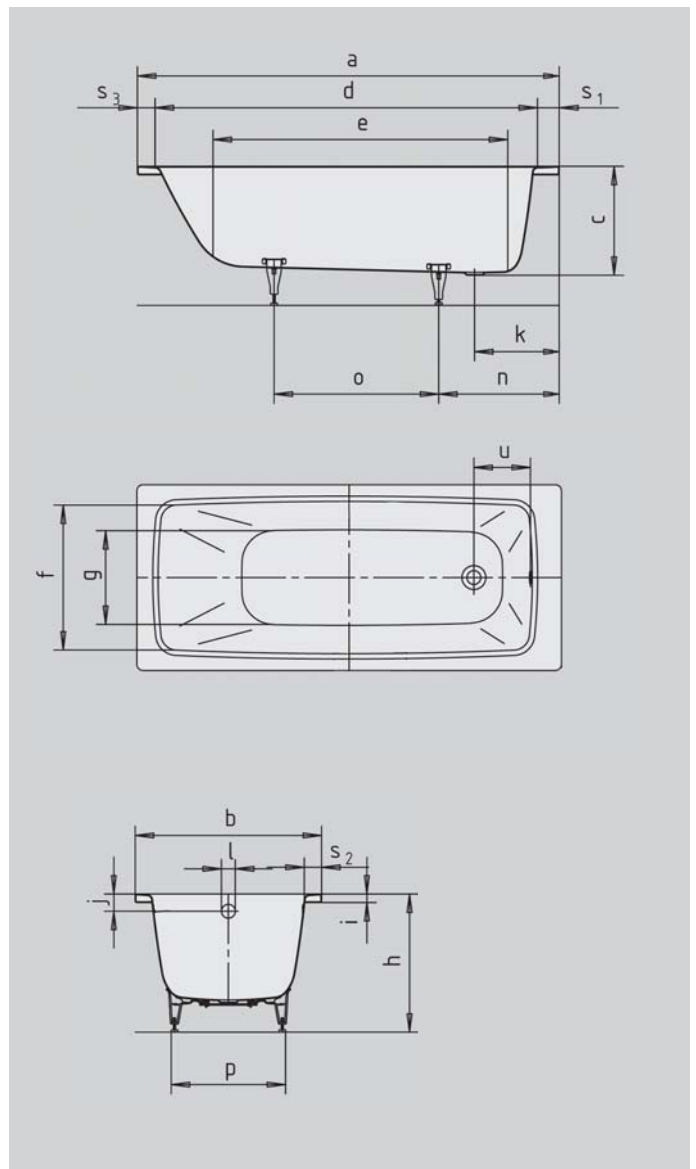

CAYONO

- one-seater bath with waste at foot end
- modern rectangular bathtub with spacious interior of the tub
- made of Kaldewei steel enamel 3,5 mm
- also available with grips/handles
- independent Anti-slip design
- **30 YEAR GUARANTEE**

Model No.		747	748	750	751
External length	a	1500	1600	1700	1800 mm
External width	b	700	700	750	800 mm
Depth	c	410	410	410	410 mm
Internal length (top)	d	1310	1410	1510	1610 mm
Internal length (bottom)	e	1010	1110	1210	1310 mm
Internal width (top)	f	570	570	610	660 mm
Internal width (bottom)	g	400	400	450	510 mm
Height with feet	h	535-555	543-563	538-553	528-543 mm
Height of rim	i	32	32	32	32 mm
Distance top edge to centre of overflow hole	j	65	65	65	65 mm
Distance bath edge to centre of drain hole	k	330	330	330	330 mm
Diameter of overflow hole	l	52	52	52	52 mm
Diameter of drain hole	m	52	52	52	52 mm
Distance foot end of bath edge to centre of foot	n	450	450	450	450 mm
Distance between the feet	o	560	655	745	820 mm
Max. width of feet	p	435	430	475	560 mm
Distance bath edge (foot end) to where handle starts	q	534,5	584,5	634,5	684,5 mm
Distance bath edge (foot end) to where handle ends	r	808,5	858,5	908,5	958,5 mm
Width of rim (foot end; lengthwise)	s ₁ ; s ₂ ; s ₃	110; 63; 80	110; 63; 80	110; 63; 80	110; 63; 80 mm
Distance between centre holes	u	213	213	213	213 mm
Water volume** in litres		89	107	136	171
Weight of the enamelled bath in kg		42	45	50	56
Anti-slip		455x315	455x315	575x375	575x375
Full anti-slip		655x315	735x315	855x375	935x375

Subject to technical alterations, tolerances and errors. Similar illustration.
 ** 70 litres displacement on average.

KALDEWEI