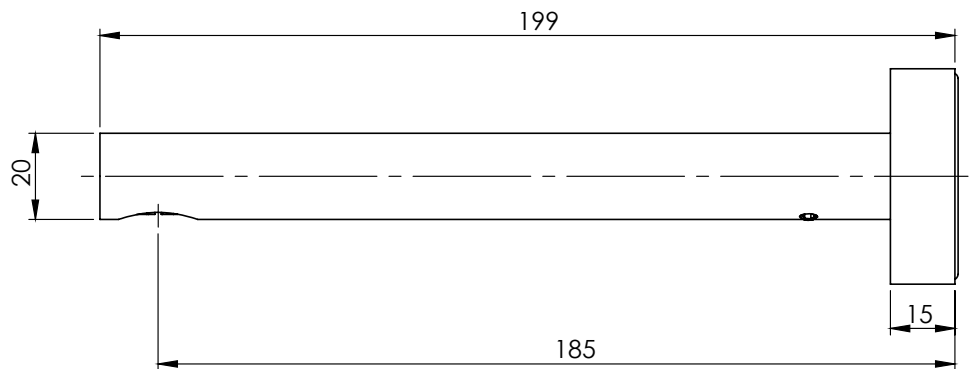

PHOENIX

SPECIFICATIONS

VIVID SLIMLINE OVAL

BATH OUTLET 180MM

PRODUCT CODE:	VV776 MB
FINISH:	MATTE BLACK
WELS:	N/A

INFORMATION:

TEMPERATURE RATING:	MIN 1° - MAX 75°
PRESSURE RATING:	MIN 150 kPa - MAX 500 kPa

AVAILABLE IN:

FOR MORE INFORMATION VISIT
www.phoenixtapware.com.au

PLEASE [CLICK HERE](#) TO VIEW FULL WARRANTY

While we aim to ensure the specifications shown are correct at time of printing, Phoenix Tapware reserves the right to make modifications without prior notice. Always use the physical product measurements for mark-ups and roughing-in as the line drawing shown may differ from the actual product over time. All measurements are shown in millimetres.

www.phoenixtapware.com.au
03 9780 4200

PHOENIX

SPECIFICATIONS

VIVID SLIMLINE OVAL

BATH OUTLET 180MM

PRODUCT CODE:

VV776 MB

FINISH:

PACKAGING INCLUDES

- 1 x Spout
- 1 x Dress plate
- 1 x Installation kit
- 1 x Installation instructions
- 1 x Warranty card

PLEASE [CLICK HERE](#) TO VIEW FULL WARRANTY

While we aim to ensure the specifications shown are correct at time of printing, Phoenix Tapware reserves the right to make modifications without prior notice. Always use the physical product measurements for mark-ups and roughing-in as the line drawing shown may differ from the actual product over time. All measurements are shown in millimetres.