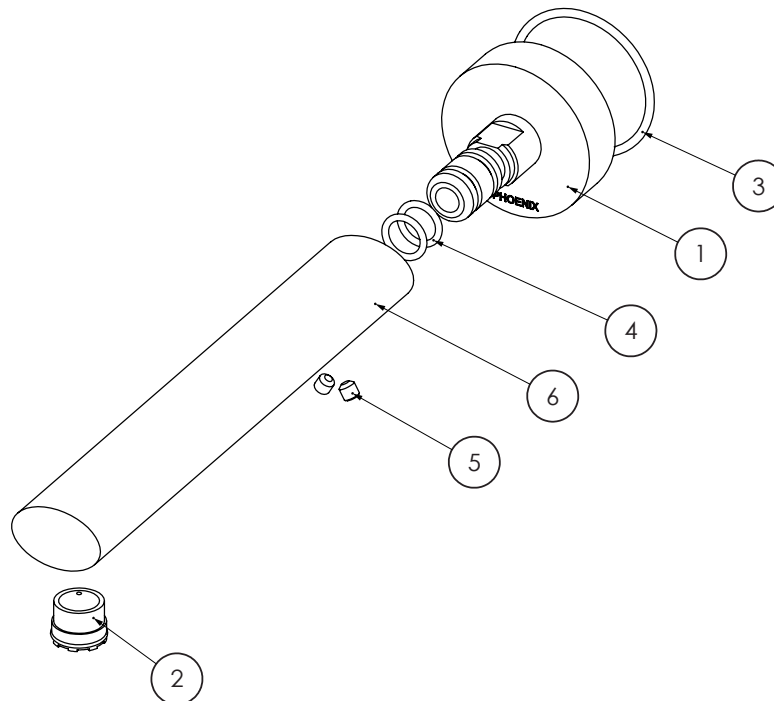

MATTE BLACK

WELS:

N/A

PARTS LIST

1. DRESS PLATE
2. AERATOR
3. O-RING 43X2.5MM
4. O-RING 11X2.0MM
5. GRUB SCREW M5X5
6. SPOUT

MAINTENANCE AND CARE:

- All surfaces should be cleaned with mild liquid detergent or soap and water.
- Do not use cream cleaners or citrus based cleaning products, as they are abrasive.
- Use of unsuitable cleaning agents may damage the surface. Any damage caused in this way will not be covered by warranty.

PACKAGING INCLUDES

- 1 x Spout
- 1 x Dress plate
- 1 x Installation kit
- 1 x Installation instructions
- 1 x Warranty card

PLEASE [CLICK HERE](#) TO VIEW FULL WARRANTY

While we aim to ensure the specifications shown are correct at time of printing, Phoenix Tapware reserves the right to make modifications without prior notice. Always use the physical product measurements for mark-ups and roughing-in as the line drawing shown may differ from the actual product over time. All measurements are shown in millimetres.