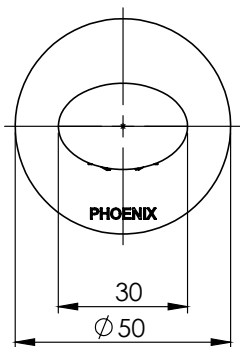

PHOENIX

SPECIFICATIONS

VIVID SLIMLINE OVAL

BATH OUTLET 180MM

PRODUCT CODE:	VV776 MB
FINISH:	MATTE BLACK
WELS:	N/A

INFORMATION:

TEMPERATURE RATING:	MIN 1° - MAX 75°
PRESSURE RATING:	MIN 150 kPa - MAX 500 kPa

AVAILABLE IN:

FOR MORE INFORMATION VISIT
www.phoenixtapware.com.au

PLEASE [CLICK HERE](#) TO VIEW FULL WARRANTY

While we aim to ensure the specifications shown are correct at time of printing, Phoenix Tapware reserves the right to make modifications without prior notice. Always use the physical product measurements for mark-ups and roughing-in as the line drawing shown may differ from the actual product over time. All measurements are shown in millimetres.

www.phoenixtapware.com.au
03 9780 4200

PHOENIX

SPECIFICATIONS

VIVID SLIMLINE OVAL

BATH OUTLET 180MM

PRODUCT CODE:

VV776 MB

FINISH: