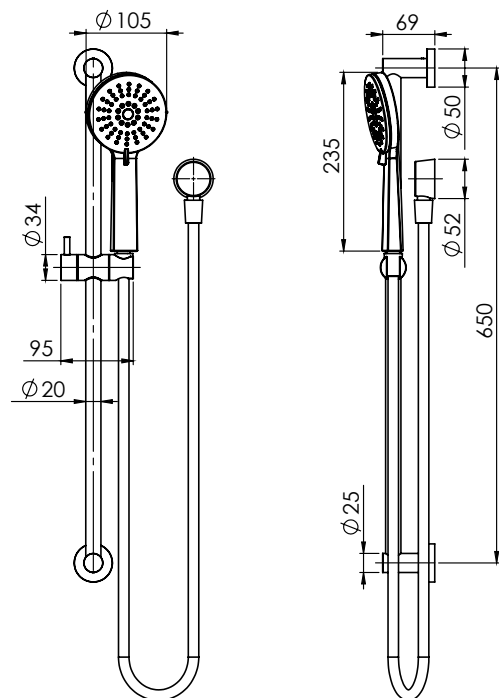

PHOENIX

SPECIFICATIONS

VIVID SLIMLINE

RAIL SHOWER

PRODUCT CODE:	VS685 CHR
FINISH:	CHROME
WELS:	3 STAR - 6.5 LT/MIN

INFORMATION:

TEMPERATURE RATING:	MIN 1° - MAX 75°
PRESSURE RATING:	MIN 150 kPa - MAX 500 kPa

PACKAGING INCLUDES

- 1 x Shower hand piece
- 1 x Shower rail
- 1 x Metal hose
- 1 x Dress ring
- 1 x Hand piece slider
- 1 x Installation kit
- 1 x Installation instructions
- 1 x Warranty card

PLEASE [CLICK HERE](#) TO VIEW FULL WARRANTY

While we aim to ensure the specifications shown are correct at time of printing, Phoenix Tapware reserves the right to make modifications without prior notice. Always use the physical product measurements for mark-ups and roughing-in as the line drawing shown may differ from the actual product over time. All measurements are shown in millimetres.