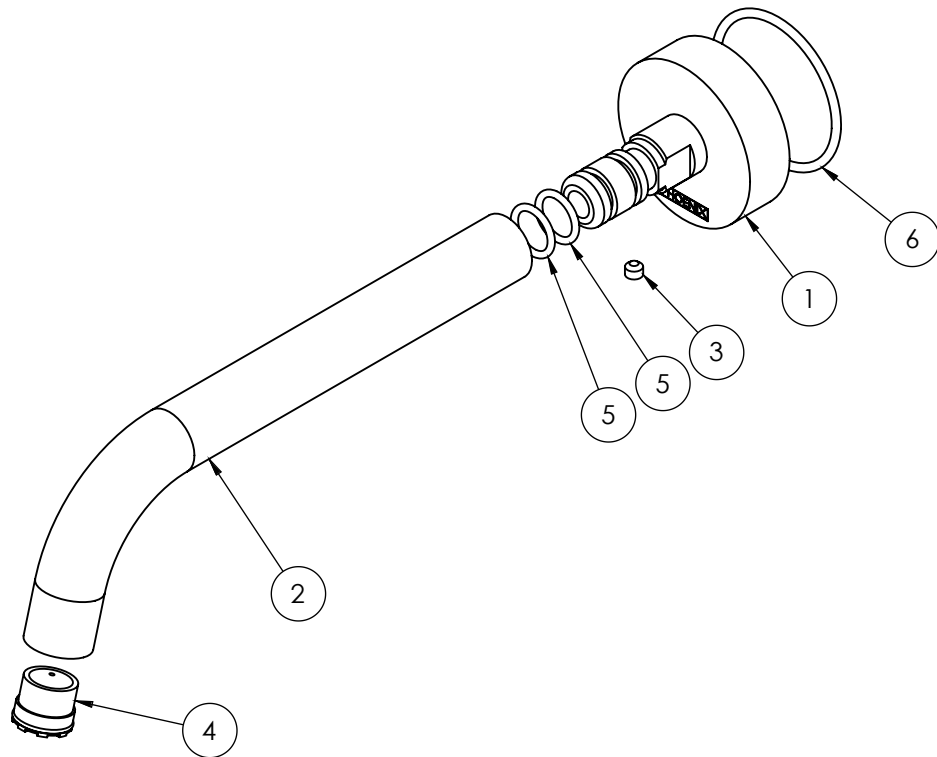

www.phoenixtapware.com.au
03 9780 4200

PHOENIX

SPECIFICATIONS

VIVID SLIMLINE

WALL BATH OUTLET 180MM CURVED

PRODUCT CODE:

VS776 CHR

FINISH:

CHROME

WELS:

N/A

PARTS LIST

1. BACK PLATE / ADAPTER
2. WALL SPOUT 180MM CURVED
3. GRUB SCREW M5X4MM
4. AERATOR MAX FLOW
5. O-RING 12X2MM
6. O-RING 43X2.5MM

MAINTENANCE AND CARE:

- All surfaces should be cleaned with mild liquid detergent or soap and water.
- Do not use cream cleaners or citrus based cleaning products, as they are abrasive.
- Use of unsuitable cleaning agents may damage the surface. Any damage caused in this way will not be covered by warranty.

PACKAGING INCLUDES

- 1 x Wall bath outlet 180mm curved
- 1 x Aerator key
- 1 x Installation instructions
- 1 x Warranty card

PLEASE [CLICK HERE](#) TO VIEW FULL WARRANTY

While we aim to ensure the specifications shown are correct at time of printing, Phoenix Tapware reserves the right to make modifications without prior notice. Always use the physical product measurements for mark-ups and roughing-in as the line drawing shown may differ from the actual product over time. All measurements are shown in millimetres.