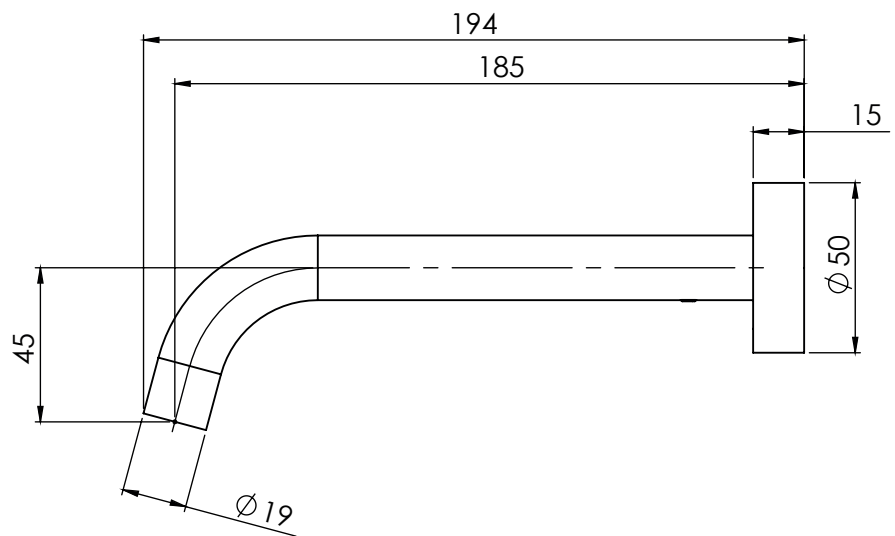

PHOENIX

SPECIFICATIONS

VIVID SLIMLINE

WALL BATH OUTLET 180MM CURVED

PRODUCT CODE: VS776 CHR
 FINISH: CHROME
 WELS: N/A

INFORMATION:

MATERIAL: BRASS
 TEMPERATURE RATING: MIN 1° - MAX 75°
 PRESSURE RATING: MIN 150 kPa - MAX 500 kPa

CONSUMER UNIT:

SIZE: L 230MM x W 90MM x H 90MM
 GROSS WEIGHT: 0.5 KG
 BARCODE EAN-13: 9 320594 019 686

ALSO AVAILABLE IN:

FOR MORE INFORMATION VISIT www.phoenixtapware.com.au

PLEASE [CLICK HERE TO VIEW FULL WARRANTY](#)

While we aim to ensure the specifications shown are correct at time of printing, Phoenix Tapware reserves the right to make modifications without prior notice. Always use the physical product measurements for mark-ups and roughing-in as the line drawing shown may differ from the actual product over time. All measurements are shown in millimetres.

www.phoenixtapware.com.au
03 9780 4200

PHOENIX

SPECIFICATIONS

VIVID SLIMLINE

WALL BATH OUTLET 180MM CURVED

PRODUCT CODE:

VS776 CHR

FINISH: