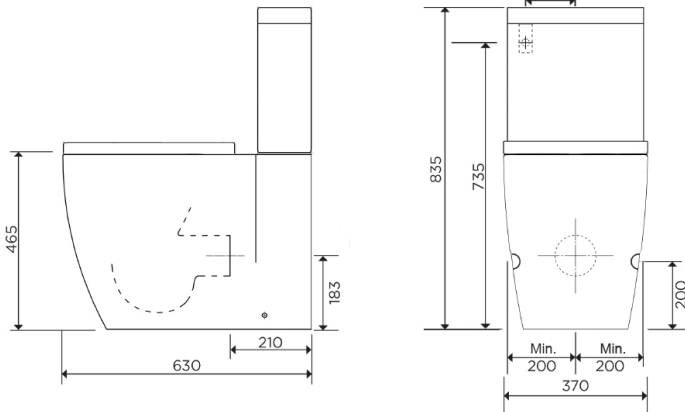

**Bijou Toilet Suite Dual inlet
with standard seat**

BIO4128

WELS: 4 stars - 3/4.5L

Set-out: S-trap 80 - 200mm
P-trap 185mm

Finish: White

Front view

The Bijou suite is a stylish and functional back to wall toilet suite. It has a rimless bowl eliminating the conventional box rim making this toilet very hygienic and easy cleaning. It's fitted with a soft close seat, so one touch and it closes gently and quietly.