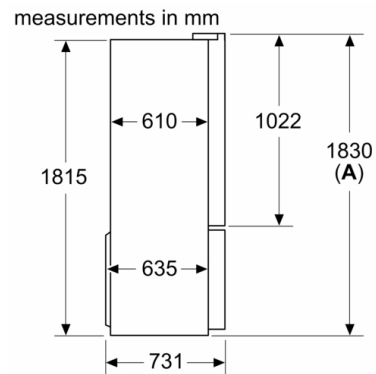

**Series 4, French Door Bottom freezer,
multiDoor, 183 x 91 cm, Stainless steel (with
anti-fingerprint)
KFN96VPEAA**

A: Front is adjustable from 1830 to 1847,
with front levelling feet fully extended