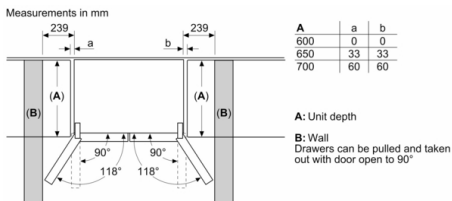

**Series 4, French Door Bottom freezer,
multiDoor, 183 x 91 cm, Stainless steel (with
anti-fingerprint)
KFN96VPEAA**

A: Front is adjustable from 1830 to 1847,
with front levelling feet fully extended