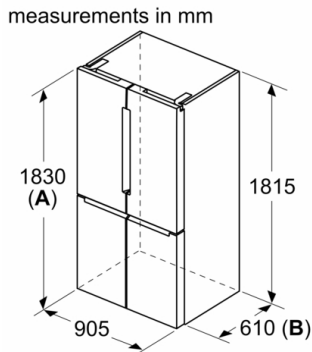

Freezer Compartment

- Freezer: 2 transparent drawers with telescopic rails
- Ice cube tray

Dimensions

- Dimensions (H x W x D): 1830 mm x 910 mm x 731 mm

Technical Information

- 4 wheels for easier transport, 3 of them height adjustable.
- Voltage 220 - 240 V

Accessories

- 3 x egg tray, 1 x ice cube tray

Comfort

- LED interior light lighting
- To achieve the declared energy consumption, the attached distanceholders have to be used. As a result, the appliance depth increases by about 3.5 cm. The appliance used without the distance holder is fully functional, but has a slightly higher energy consumption.

**Series 4, French Door Bottom freezer,
multiDoor, 183 x 91 cm, Stainless steel (with
anti-fingerprint)
KFN96VPEAA**

A: Front is adjustable from 1830 to 1847,
with front levelling feet fully extended

A: Front is adjustable from 1830 to 1847,
with front levelling feet fully extended
B: Add 25 for fixed spacers on back