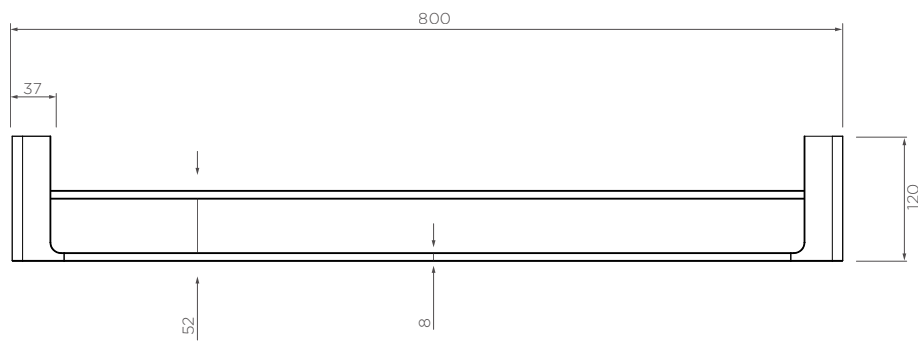

Kibo Double Towel Rail 800mm

KB03048

Finishes available:

Chrome Brushed Nickel* (.SN) Matte Black (.MB)

^ PVD finish

CARE AND MAINTENANCE

- All surfaces should be frequently cleaned with a mixture of mild, pH neutral soap and warm water with a soft cloth
- Do not use abrasive clothes, scouring pads on surfaces
- Do not use harsh cleaning agents i.e. cream cleaners or citrus based cleaners (*see cleaning leaflet for comprehensive list*)