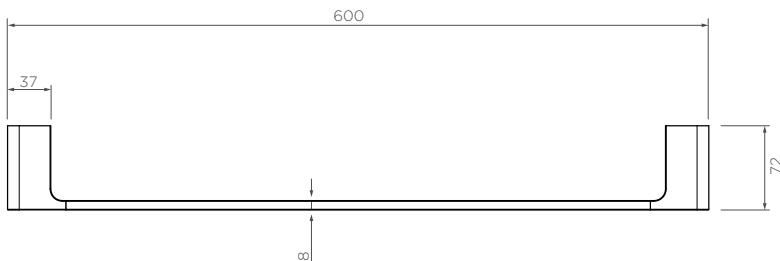

Kibo Double Towel Rail 600mm

KB03046

Finishes available:

Chrome Brushed Nickel* (.SN) Matte Black (.MB)

^ PVD finish

CARE AND MAINTENANCE

- All surfaces should be frequent cleaned with a mixture of mild, pH neutral soap and warm water with a soft cloth
- Do not use abrasive clothes, scouring pads on surfaces
- Do not use harsh cleaning agents i.e. cream cleaners or citrus based cleaners (*see cleaning leaflet for comprehensive list*)