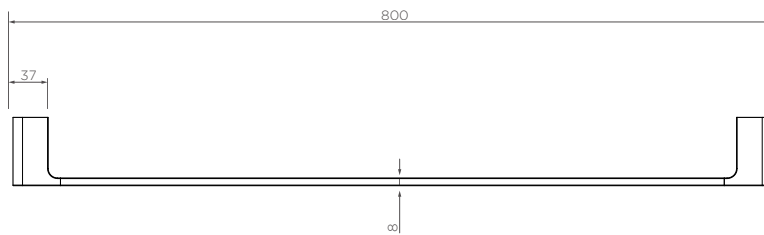

Kibo Towel Rail 800mm

KB03038

Finishes available:

Chrome Brushed Nickel* (.SN) Matte Black (.MB)

^ PVD finish

CARE AND MAINTENANCE

- All surfaces should be frequent cleaned with a mixture of mild, pH neutral soap and warm water with a soft cloth
- Do not use abrasive clothes, scouring pads on surfaces
- Do not use harsh cleaning agents i.e. cream cleaners or citrus based cleaners (see cleaning leaflet for comprehensive list)