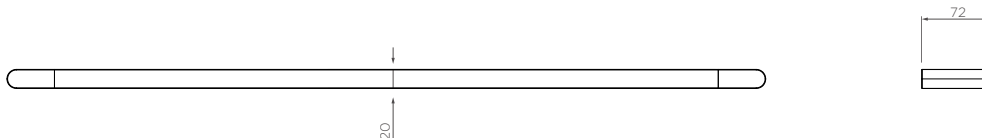

Kibo Towel Rail 800mm

KB03038

Finishes available:

Chrome Brushed Nickel* (.SN) Matte Black (.MB)

^ PVD finish

CARE AND MAINTENANCE

- All surfaces should be frequent cleaned with a mixture of mild, pH neutral soap and warm water with a soft cloth
- Do not use abrasive clothes, scouring pads on surfaces
- Do not use harsh cleaning agents i.e. cream cleaners or citrus based cleaners (see cleaning leaflet for comprehensive list)