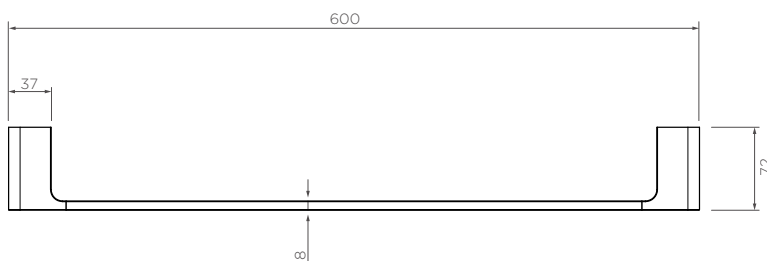

Kibo Towel Rail 600mm

KB03036

Finishes available:

Chrome   Brushed Nickel* (.SN)   Matte Black (.MB)

^ PVD finish

CARE AND MAINTENANCE

- All surfaces should be frequent cleaned with a mixture of mild, pH neutral soap and warm water with a soft cloth
- Do not use abrasive clothes, scouring pads on surfaces
- Do not use harsh cleaning agents i.e. cream cleaners or citrus based cleaners (*see cleaning leaflet for comprehensive list*)

WARRANTY
10 years

*Conditions apply.