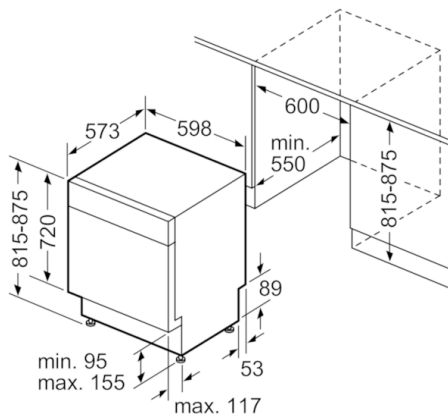

Technical Data

Water consumption (l) :	12.0
Built-in / Free-standing :	Built-in
Height of removable worktop (mm) :	815
Required niche size for installation (HxWxD) :	815-875 x 600 x 550
Depth with open door 90 degree (mm) :	1150
Adjustable feet :	Yes - front only
Maximum adjustability feet (mm) :	60
Net weight (kg) :	40.394
Gross weight (kg) :	43.0
Connection Rating (W) :	2400
Current (A) :	10
Voltage (V) :	220-240
Frequency (Hz) :	50; 60
Length electrical supply cord (cm) :	175
Plug type :	AU plug
Length inlet hose (cm) :	165
Length outlet hose (cm) :	190
EAN code :	4242002991948
Number of place settings :	15
Energy consumption (kWh) :	0.64
Reference programme :	Eco
Total cycle time of reference programme (min) :	170
Noise level (dB) :	44
Installation typology :	Built-under

Dimensions

- 815-875 mm x 598 mm x 573 mm

Serie | 6 Dishwashers**SMU66MS02A****Anti-fingerprint stainless steel finish
Under bench 60 cm Dishwasher**

measurements in mm