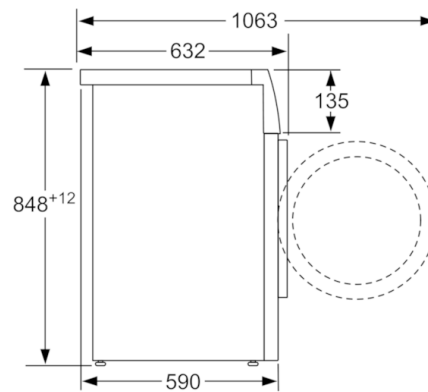

Technical Data

| | |
|---|------------------------------|
| Built-in / Free-standing : | Free-standing |
| Height of removable worktop (mm) : | 850 |
| Dimensions of the product (mm) : | 848 x 598 x 590 |
| Net weight (kg) : | 81.770 |
| Connection Rating (W) : | 2300 |
| Current (A) : | 10 |
| Voltage (V) : | 220-240 |
| Frequency (Hz) : | 50 |
| Approval certificates : | Australia Standards, CE, VDE |
| Length electrical supply cord (cm) : | 160 |
| Capacity cotton (kg) : | 9.0 |
| Energy efficiency class : | "blank" |
| Total annual energy consumption (kWh) : | 269.0 |
| Water consumption (l) : | 77 |
| Door hinge : | Left |
| Wheels : | No |
| EAN code : | 4242005035304 |
| Energy consumption (kWh) : | 0.74 |
| Spin drying performance class : | B |
| Maximum spin speed (rpm) : | 1400 |
| Noise level washing (dB(A) re 1 pW) : | 47 |
| Noise level spinning (dB(A) re 1 pW) : | 71 |
| Installation typology : | Freestanding |

Safety

- Advanced AquaSecure™ self-sealing hose to minimise risk of flooding
- Child-proof lock

Technical Information

- Dimensions (H x W x D): 84.8 cm x 59.8 cm x 59.0 cm (63.2 cm with door frame)

Serie | 8 Washing Machines**WAW28620AU****9 kg, 1400rpm, White****Automatic washing machine**

measurements in mm

measurements in mm