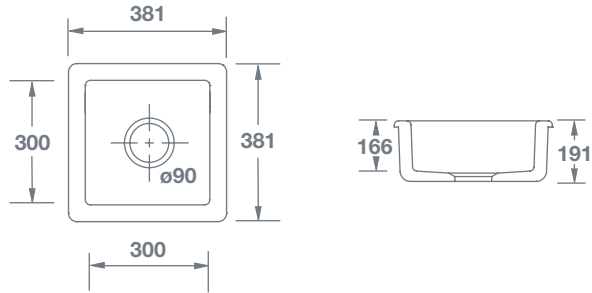

Belthorn

		Dimensions						
☐	Belthorn White no overflow	SBEL381WH	(mm)	381	381	191	90	16