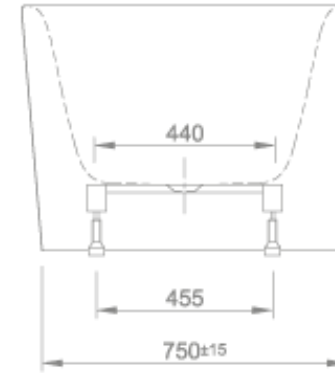

Manage consent