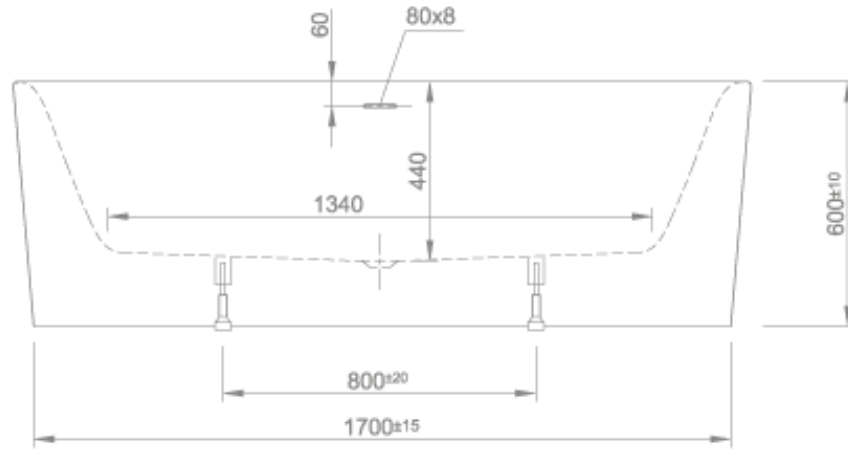

Manage consent