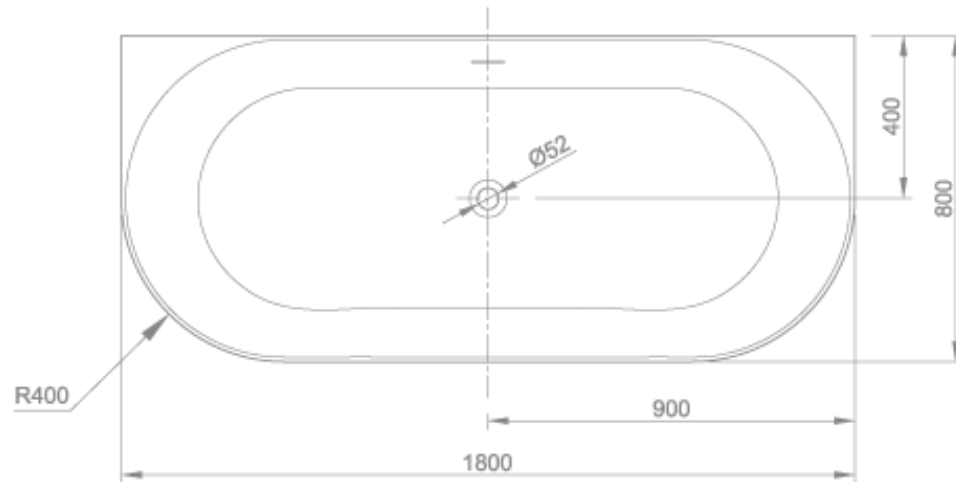

Manage consent