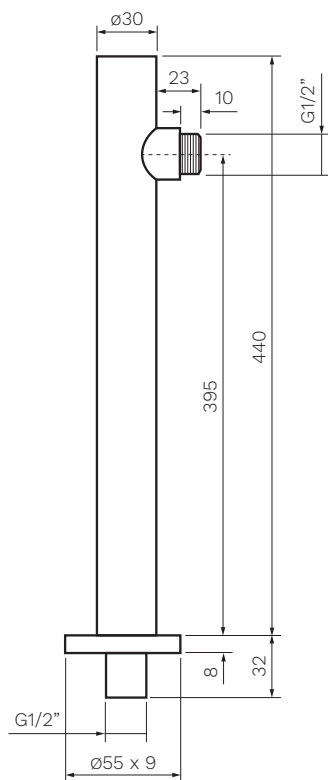

Play Wall Shower Arm 440mm

Product Code: HP.SA.1W.XX

(see colour codes below)

Chrome

Matt
Black

Brushed
Nickel

Brushed
Brass

Fucile

Colour & Finish — Chrome, Matt Black (02), Brushed Nickel (41),
Brushed Brass (46), Fucile (50)

Material — Brass

W x D x H — 55 x 472 x 65mm

Thread — G1/2 Internal

Features — Adjustable flange

Warranty — 15 Years (Conditions Apply)

Compatible Shower Heads:
All Play ABS and Brass Shower Heads

PARISI

Note: Dimensions are in millimetres and nominal. They can vary according to material and manufacturing tolerances. Exact dimensions should be determined by measuring actual product. PARISI reserves the right to vary specifications without notice.
May 2022_v2