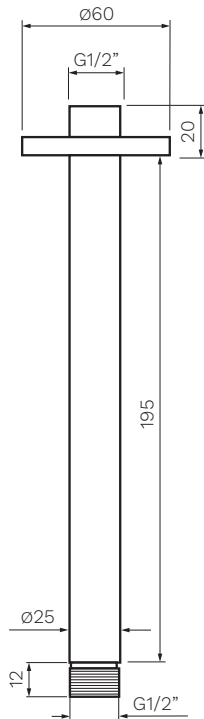

## Play Ceiling Shower Arm 200mm

**Product Code: HP.SA.1C.XX**

(see colour codes below)

- Colour & Finish** — Chrome, Black Matt (02), Brushed Nickel (41), Brushed Brass (46), Fucile (50)
- Material** — Brass
- Dimensions** — Ø60 x 227mm
- Thread** — G1/2 Internal
- Features** — Adjustable flange
- Warranty** — 15 Years (Conditions Apply)

**Compatible Shower Heads:**  
All Play ABS and Brass Shower Heads

PARISI