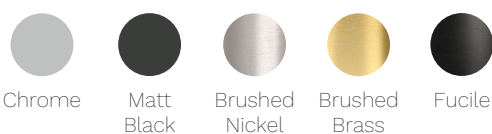

Quad ABS Shower Head 200mm

Product Code: HQ.SH.A200.XX

(see colour codes below)

Colour & Finish — Chrome, Black Matt (02), Brushed Nickel (41), Brushed Brass (46), Fucile (50)

Material — ABS Plastic

W x D x H — 200 x 56 x 200mm