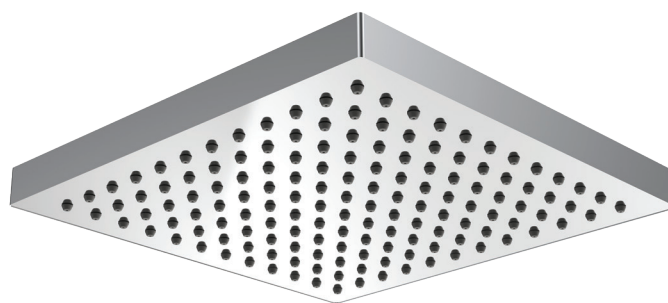

Quad ABS Shower Head 200mm

Product Code: HQ.SH.A200.XX

(see colour codes below)

Colour & Finish — Chrome, Black Matt (02), Brushed Nickel (41), Brushed Brass (46), Fucile (50)

Material — ABS Plastic

W x D x H — 200 x 56 x 200mm

Thread — G1/2 Internal

WELS — 3 STAR 9.0L/min

Warranty — 15 Years (Conditions Apply)

PARISI