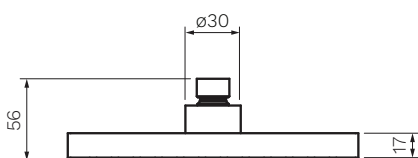

Quad ABS Shower Head 200mm

Product Code: HQ.SH.A200.XX

(see colour codes below)

Colour & Finish — Chrome, Black Matt (02), Brushed Nickel (41), Brushed Brass (46), Fucile (50)

Material — ABS Plastic

W x D x H — 200 x 56 x 200mm