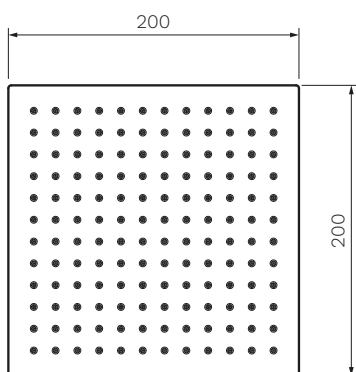

Quad ABS Shower Head 200mm

Product Code: HQ.SH.A200.XX

(see colour codes below)

Colour & Finish — Chrome, Black Matt (02), Brushed Nickel (41), Brushed Brass (46), Fucile (50)

Material — ABS Plastic

W x D x H — 200 x 56 x 200mm