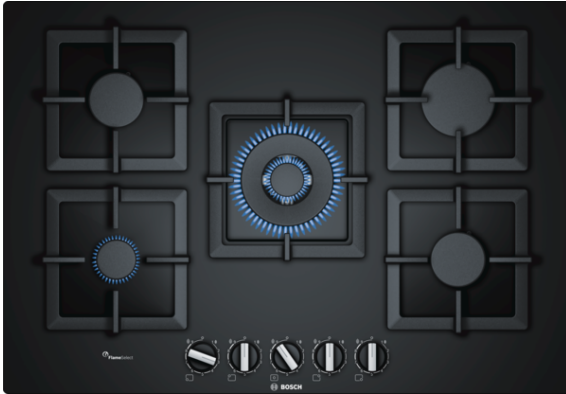

Serie | 6 Hobs
**PPQ7A6B20A
75 cm Gas Cooktop, Tempered
Glass, Black**

**The tempered-glass gas cooktop with
FlameSelect: achieve perfect cooking
results thanks to nine precisely defined
power levels.**

- **FlameSelect:** for a precise adjustment of the flame in nine defined levels.
- **Wok burner:** powerful cooking at up to 15 Mj/h.
- **Standard and semi-flush built-in option:** choose between flush or slightly raised installation.
- **Tempered-glass surface:** elegant design and easy cleaning.
- **Single cast-iron pan supports:** for high firmness and easy handling.

Included accessories

- 1 x cross support for espresso
- 1 x WOK attachment ring

Serie | 6 Hobs

PPQ7A6B20A

75 cm Gas Cooktop, Tempered Glass, Black

The tempered-glass gas cooktop with FlameSelect: achieve perfect cooking results thanks to nine precisely defined power levels.

Design

- Black Tempered Glass
- frameless
- Single pan supports, cast iron

Comfort & Convenience

- FlameSelect (9 steps)
- sword knobs
- One-hand electronic ignition via controls

Size & Power

- 5 Gas burners
- Dual wok burner
- 1 High-speed, 2 Standard, 1 Economy, 1 Wok burner
- Left rear: Standard burner 6.85 MJ/h
- Left front: Economy burner 4 MJ/h
- Center front: Dual flame wok burner 15 MJ/h
- Right rear: High-speed burner 11 MJ/h
- Right front: Standard burner 6.85 MJ/h