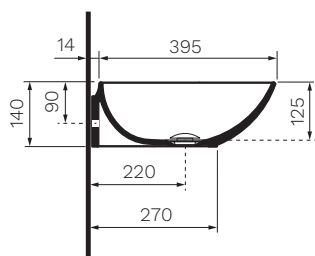

## Nudaslim 60 Basin with Ledge

**Product Code: FLND60/A.XX - Bench Mount**  
**FLND60/S.XX - Wall Mount**

(see colour codes below)

Nuda is a range of basins with a geometrical shape without rigid definition, but pure and sensual emphasising the female form. Characterised by wide bowls available in two different sizes.

**W x D x H** — 610 x 395 x 140mm

**Fixings\*** — Wall Fixing Bolts supplied (WFB100) \*Wall Mount only

**Tap Holes** — 0

**Overflow** — No

**Bowl Capacity** — 15 Litres

**Waste Outlet** — 32mm Universal Plug & Waste to be ordered separately (TA3240 or TA4032)