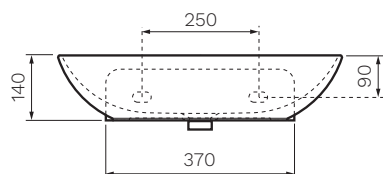

## Nudaslim 60 Basin with Ledge

**Product Code: FLND60/A.XX - Bench Mount**  
**FLND60/S.XX - Wall Mount**

(see colour codes below)

Nuda is a range of basins with a geometrical shape without rigid definition, but pure and sensual emphasising the female form. Characterised by wide bowls available in two different sizes.

**W x D x H** — 610 x 395 x 140mm

**Fixings\*** — Wall Fixing Bolts supplied (WFB100) \*Wall Mount only

**Tap Holes** — 0

**Overflow** — No

**Bowl Capacity** — 15 Litres

**Waste Outlet** — 32mm Universal Plug & Waste to be ordered separately (TA3240 or TA4032)