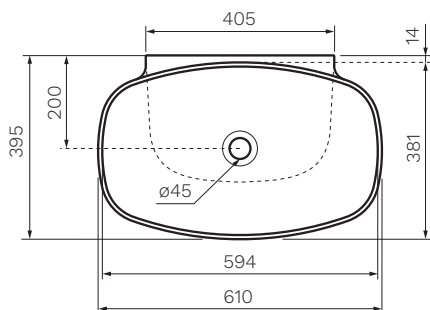

## Nudaslim 60 Basin with Ledge

**Product Code: FLND60/A.XX - Bench Mount**  
**FLND60/S.XX - Wall Mount**

(see colour codes below)

Nuda is a range of basins with a geometrical shape without rigid definition, but pure and sensual emphasising the female form. Characterised by wide bowls available in two different sizes.

**W x D x H** — 610 x 395 x 140mm

**Fixings\*** — Wall Fixing Bolts supplied (WFB100) \*Wall Mount only

**Tap Holes** — 0

**Overflow** — No

**Bowl Capacity** — 15 Litres

**Waste Outlet** — 32mm Universal Plug & Waste to be ordered separately (TA3240 or TA4032)