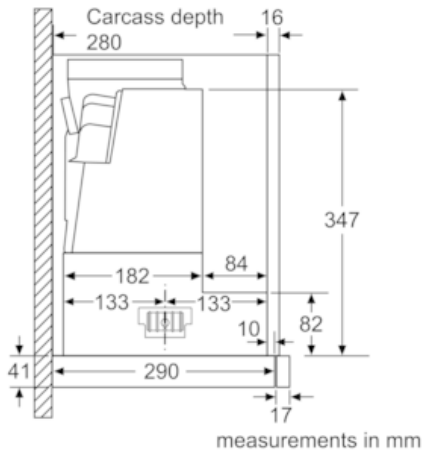

#### Dimensions (HxWxD)

- Appliance dimensions (HxWxD): 426 x 598 x 290 mm
- Built-in dimensions (HxWxD): 385 x 524 x 290 mm

#### Technical Information

- Noise level according to EN 60704-3 und EN 60704-2-13  
exhaust air:  
Max. normal use: 55 dB(A) re 1 pW (41 dB(A) re 20 µPa sound pressure)  
Intensive: 68 dB(A) re 1 pW (54 dB(A) re 20 µPa sound pressure)
- Power rating: 146 W
- Average Energy Consumption: 35.3 kWh/year
- Diameter pipe Ø 150 mm (Ø 120 mm enclosed)
- Install into a 60cm wide wall cupboard

Serie | 4 Hoods

**DFS067A50A**  
**60 cm Slideout Rangehood**

Depth of the filter drawer can be adjusted by up to 29 mm  
 measurements in mm

measurements in mm

measurements in mm

measurements in mm

measurements in mm

measurements in mm