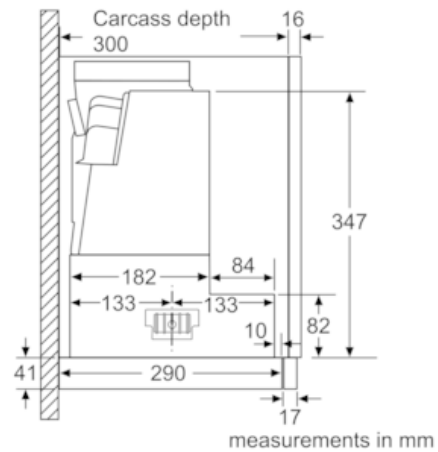

#### Dimensions (HxWxD)

- Appliance dimensions (HxWxD): 426 x 598 x 290 mm
- Built-in dimensions (HxWxD): 385 x 524 x 290 mm

#### Technical Information

- Noise level according to EN 60704-3 und EN 60704-2-13  
exhaust air:  
Max. normal use: 55 dB(A) re 1 pW (41 dB(A) re 20 µPa sound pressure)  
Intensive: 68 dB(A) re 1 pW (54 dB(A) re 20 µPa sound pressure)
- Power rating: 146 W
- Average Energy Consumption: 35.3 kWh/year
- Diameter pipe Ø 150 mm (Ø 120 mm enclosed)
- Install into a 60cm wide wall cupboard

Serie | 4 Hoods

**DFS067A50A**  
**60 cm Slideout Rangehood**

Depth of the filter drawer can be adjusted by up to 29 mm  
 measurements in mm

measurements in mm

measurements in mm

measurements in mm

measurements in mm

measurements in mm