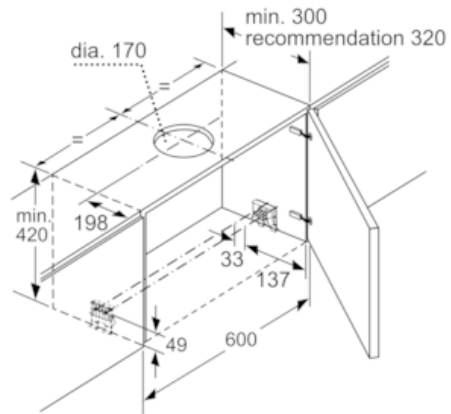

#### Dimensions (HxWxD)

- Appliance dimensions (HxWxD): 426 x 598 x 290 mm
- Built-in dimensions (HxWxD): 385 x 524 x 290 mm

#### Technical Information

- Noise level according to EN 60704-3 und EN 60704-2-13  
exhaust air:  
Max. normal use: 55 dB(A) re 1 pW (41 dB(A) re 20 µPa sound pressure)  
Intensive: 68 dB(A) re 1 pW (54 dB(A) re 20 µPa sound pressure)
- Power rating: 146 W
- Average Energy Consumption: 35.3 kWh/year
- Diameter pipe Ø 150 mm (Ø 120 mm enclosed)
- Install into a 60cm wide wall cupboard

Serie | 4 Hoods

**DFS067A50A**  
**60 cm Slideout Rangehood**

Depth of the filter drawer can be adjusted by up to 29 mm  
 measurements in mm

measurements in mm

measurements in mm

measurements in mm

measurements in mm

measurements in mm