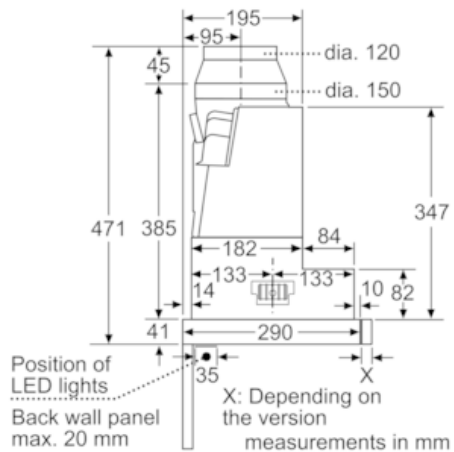

#### Dimensions (HxWxD)

- Appliance dimensions (HxWxD): 426 x 598 x 290 mm
- Built-in dimensions (HxWxD): 385 x 524 x 290 mm

#### Technical Information

- Noise level according to EN 60704-3 und EN 60704-2-13  
exhaust air:  
Max. normal use: 55 dB(A) re 1 pW (41 dB(A) re 20 µPa sound pressure)  
Intensive: 68 dB(A) re 1 pW (54 dB(A) re 20 µPa sound pressure)
- Power rating: 146 W
- Average Energy Consumption: 35.3 kWh/year
- Diameter pipe Ø 150 mm (Ø 120 mm enclosed)
- Install into a 60cm wide wall cupboard

Serie | 4 Hoods

**DFS067A50A**  
**60 cm Slideout Rangehood**

Depth of the filter drawer can be adjusted by up to 29 mm  
 measurements in mm

measurements in mm

measurements in mm

measurements in mm

measurements in mm

measurements in mm