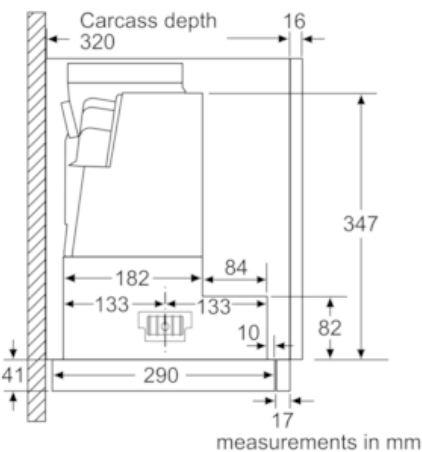

#### Dimensions (HxWxD)

- Appliance dimensions (HxWxD): 426 x 598 x 290 mm
- Built-in dimensions (HxWxD): 385 x 524 x 290 mm

#### Technical Information

- Noise level according to EN 60704-3 und EN 60704-2-13  
exhaust air:  
Max. normal use: 55 dB(A) re 1 pW (41 dB(A) re 20 µPa sound pressure)  
Intensive: 68 dB(A) re 1 pW (54 dB(A) re 20 µPa sound pressure)
- Power rating: 146 W
- Average Energy Consumption: 35.3 kWh/year
- Diameter pipe Ø 150 mm (Ø 120 mm enclosed)
- Install into a 60cm wide wall cupboard

Serie | 4 Hoods

**DFS067A50A**  
**60 cm Slideout Rangehood**

Depth of the filter drawer can be adjusted by up to 29 mm  
 measurements in mm

measurements in mm

measurements in mm

measurements in mm

measurements in mm

measurements in mm