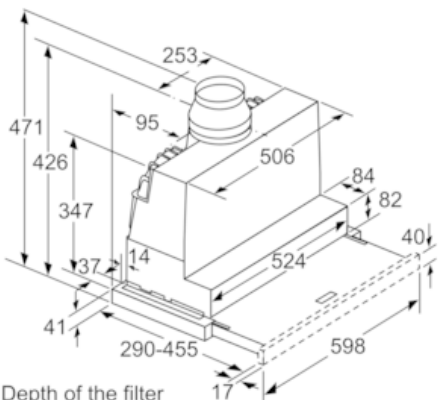

#### Dimensions (HxWxD)

- Appliance dimensions (HxWxD): 426 x 598 x 290 mm
- Built-in dimensions (HxWxD): 385 x 524 x 290 mm

#### Technical Information

- Noise level according to EN 60704-3 und EN 60704-2-13  
exhaust air:  
Max. normal use: 55 dB(A) re 1 pW (41 dB(A) re 20 µPa sound pressure)  
Intensive: 68 dB(A) re 1 pW (54 dB(A) re 20 µPa sound pressure)
- Power rating: 146 W
- Average Energy Consumption: 35.3 kWh/year
- Diameter pipe Ø 150 mm (Ø 120 mm enclosed)
- Install into a 60cm wide wall cupboard

Serie | 4 Hoods

**DFS067A50A**  
**60 cm Slideout Rangehood**

Depth of the filter drawer can be adjusted by up to 29 mm  
 measurements in mm

measurements in mm

measurements in mm

measurements in mm

measurements in mm

measurements in mm