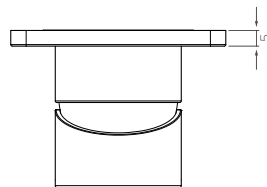

WARRANTY
15 years

*Conditions apply.

Requires ARB0130 - Arcisan Universal in-wall body for installation.

streamline

www.streamlineproducts.com.au | Ph: 1300 735 352

Dimensions are in millimeters and are subject to manufacturing variations. Streamline Products reserves the right to vary specifications at any time without notice. Information provided within this specification sheet is correct at the date of printing. Please confirm all particulars with your sales consultant prior to purchase. Version: 1.0 - February 2021