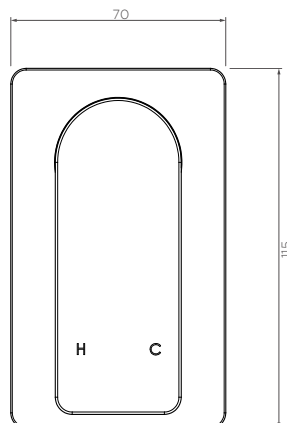

Kibo Bath/shower mixer

KB014300

Finishes available:

Chrome Brushed Nickel[^] (.SN) Matte Black (.MB) Brushed Gun Metal[^] (.GM) Brushed Brass[^] (.BB)

[^] PVD finish

CARE AND MAINTENANCE

- All surfaces should be frequent cleaned with a mixture of mild, pH neutral soap and warm water with a soft cloth
- Do not use abrasive clothes, scouring pads on surfaces
- Do not use harsh cleaning agents i.e. cream cleaners or citrus based cleaners (see cleaning leaflet for comprehensive list)

WARRANTY
15 years

*Conditions apply.

Requires ARB0130 - Arcisan Universal in-wall body for installation.

streamline

www.streamlineproducts.com.au | Ph: 1300 735 352

Dimensions are in millimeters and are subject to manufacturing variations. Streamline Products reserves the right to vary specifications at any time without notice. Information provided within this specification sheet is correct at the date of printing. Please confirm all particulars with your sales consultant prior to purchase. Version: 1.0 - February 2021