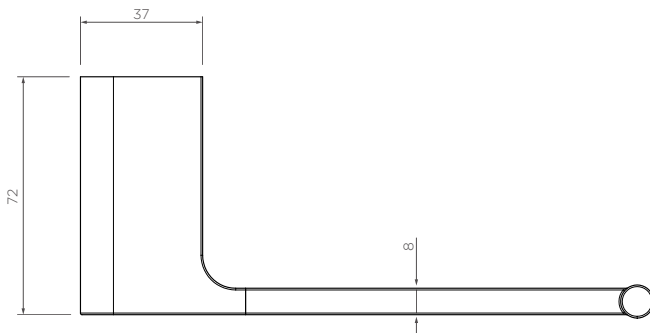

Kibo Toilet Roll Holder

KB03110

Finishes available:

Chrome Brushed Nickel* (.SN) Matte Black (.MB)

^ PVD finish

CARE AND MAINTENANCE

- All surfaces should be frequent cleaned with a mixture of mild, pH neutral soap and warm water with a soft cloth
- Do not use abrasive clothes, scouring pads on surfaces
- Do not use harsh cleaning agents i.e. cream cleaners or citrus based cleaners (see cleaning leaflet for comprehensive list)