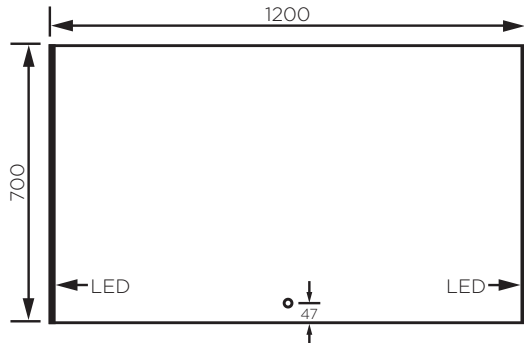

# Kibo 120 Side Lit Mirror

KBO6112

**Volts:** 220-240V (hardwire)

**Power rating:** 71W

**Backlit:** Yes

**Demister:** Yes

**Clock:** No

**Magnifier:** No

Quality is assured through the use of high quality float glass, highly polished metal sides and 100% silvering on the rear that is completely sealed against any moisture penetration.

Size is 1200mm x 700mm.