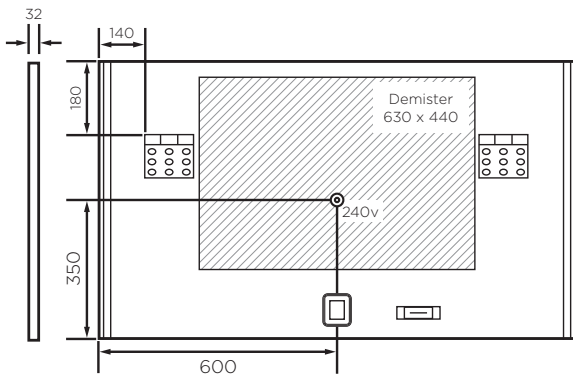

# Kibo 120 Side Lit Mirror

KBO6112

**Volts:** 220-240V (hardwire)

**Power rating:** 71W

**Backlit:** Yes

**Demister:** Yes

**Clock:** No

**Magnifier:** No

Quality is assured through the use of high quality float glass, highly polished metal sides and 100% silvering on the rear that is completely sealed against any moisture penetration.

Size is 1200mm x 700mm.