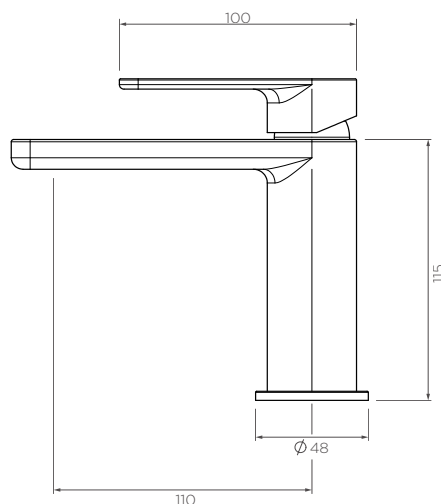

CARE AND MAINTENANCE

- All surfaces should be frequent cleaned with a mixture of mild, pH neutral soap and warm water with a soft cloth
- Do not use abrasive clothes, scouring pads on surfaces
- Do not use harsh cleaning agents i.e. cream cleaners or citrus based cleaners (*see cleaning leaflet for comprehensive list*)