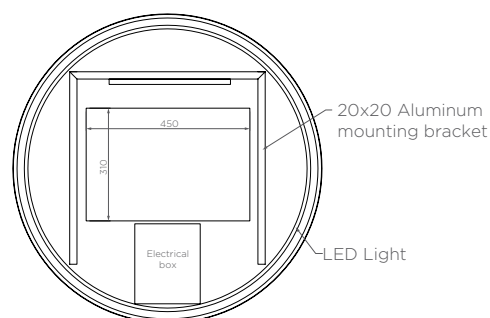

CARE AND MAINTENANCE

- All surfaces should be frequently cleaned with a mixture of mild, pH neutral soap and warm water with a soft cloth
- Do not use abrasive clothes, scouring pads on surfaces
- Do not use harsh cleaning agents i.e. cream cleaners or citrus based cleaners (*see cleaning leaflet for comprehensive list*)