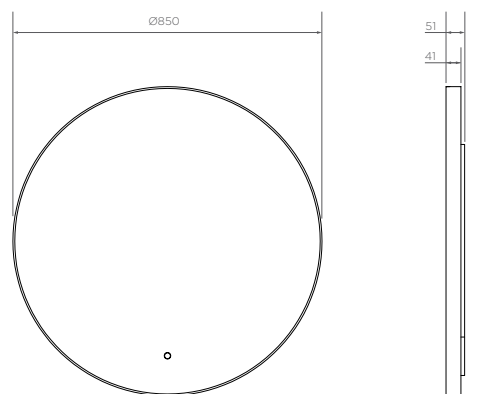

CARE AND MAINTENANCE

- All surfaces should be frequently cleaned with a mixture of mild, pH neutral soap and warm water with a soft cloth
- Do not use abrasive clothes, scouring pads on surfaces
- Do not use harsh cleaning agents i.e. cream cleaners or citrus based cleaners (*see cleaning leaflet for comprehensive list*)