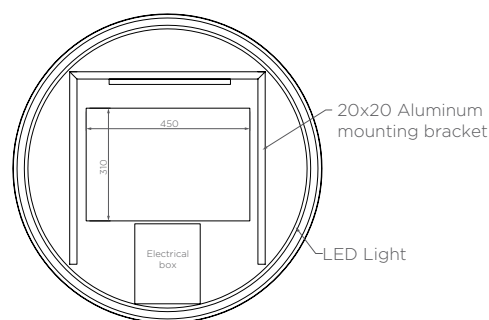

CARE AND MAINTENANCE

- All surfaces should be frequent cleaned with a mixture of mild, pH neutral soap and warm water with a soft cloth
- Do not use abrasive clothes, scouring pads on surfaces
- Do not use harsh cleaning agents i.e. cream cleaners or citrus based cleaners (see cleaning leaflet for comprehensive list)