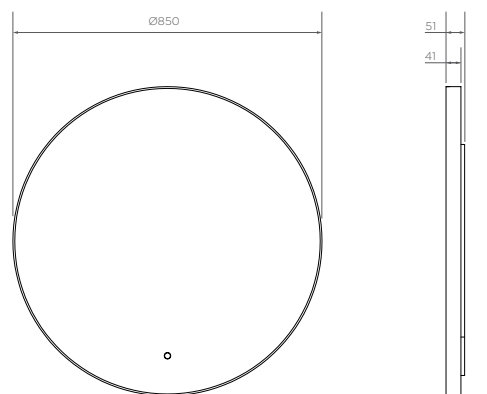

CARE AND MAINTENANCE

- All surfaces should be frequent cleaned with a mixture of mild, pH neutral soap and warm water with a soft cloth
- Do not use abrasive clothes, scouring pads on surfaces
- Do not use harsh cleaning agents i.e. cream cleaners or citrus based cleaners (see cleaning leaflet for comprehensive list)