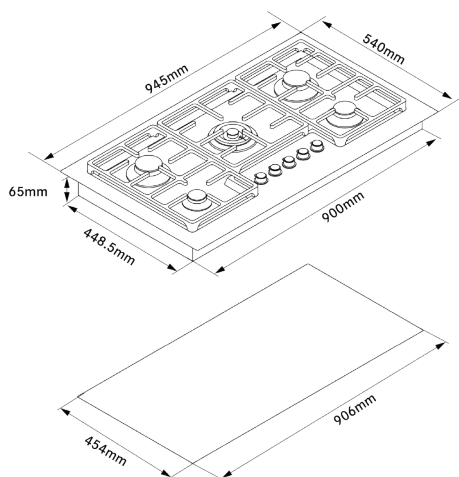

## PRODUCT INFORMATION

High power WOK burner	22 Mj/h
Low simmer WOK burner	0.5 Mj/h
Overall dimensions	945 x 540 mm
Cutout	906 x 454 mm
Controls	Stainless steel knob
Voltage	220-240V
Fuse	48A Hard Wired
Safety devices	Auto shut off, minute reminder
Low Profile	Yes
Pan support	Cast-iron
Ignition	Electronic
Gas type	NG or LPG
Solid brass burners	5
Finish	Black cermaic glass/stainless steel