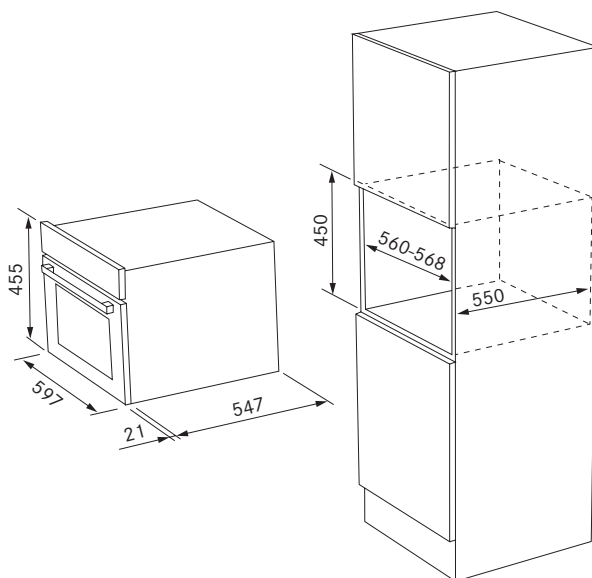

TECHNICAL DATASHEET

FPSO45C21B1 - 45CM STEAM OVEN/COMBI

Product Category	Ovens
Model	FPSO45C21B1
Warranty	5 years

PRODUCT INFORMATION

Description	Multifunctional steam combi oven
Dimensions (W x H x D)	597 x 455 x 568mm
Source	Electrical
Cavity Size	51L
Max Current	220-240 V / 50hz
Temperature Range	30-230°
Timer	Digital timer
Display	Touch display
Shelf Rack	1
Child Lock	Yes
Telescopic runners	1
Power Cord Without Plug	1
Perforated Deep Tray	1
Water Tank Fill	External
Meat Probe	Yes
Soft Close	Yes
Hard Wired	16A
Dual Light	Yes