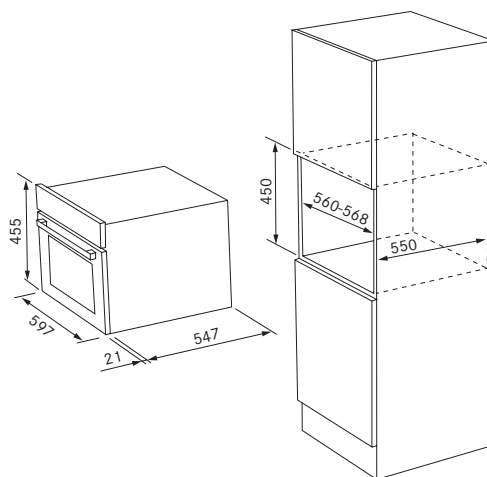

TECHNICAL DATASHEET

FPMWO45C19B1 - 45CM MICROWAVE/COMBI

Product Category	Microwave
Model	FMWO45C19B1
Warranty	5 years

PRODUCT INFORMATION

Description	45cm microwave combi oven
Dimensions (W x H x D)	597 x 455 x 547mm
Voltage	220-240 V / 50-60 hz
Door Opening	Drop down
Functions	19
Cavity Material	Enamel
Electronic Clock	Yes
Shelf Rack	1
Baking Pan (enamel)	1
Glass Tray	1
Child Safety Lock	Yes
Finish	Black glass
Control Panel	Touch Screen (TFT)
Power Levels	1000w
Shelf Positions	4
Hardwired	16A
Dual Lights	Yes