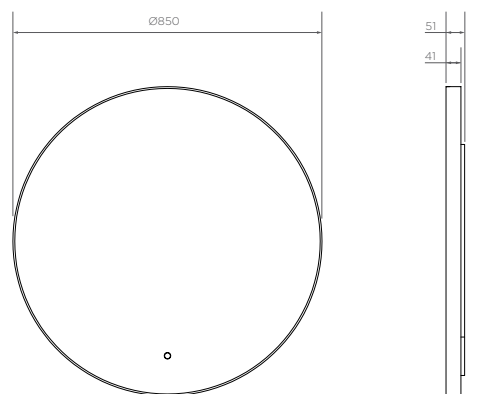

CARE AND MAINTENANCE

- All surfaces should be frequently cleaned with a mixture of mild, pH neutral soap and warm water with a soft cloth
- Do not use abrasive clothes, scouring pads on surfaces
- Do not use harsh cleaning agents i.e. cream cleaners or citrus based cleaners (see cleaning leaflet for comprehensive list)