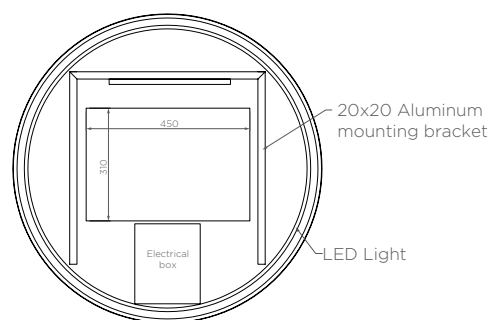

CARE AND MAINTENANCE

- All surfaces should be frequently cleaned with a mixture of mild, pH neutral soap and warm water with a soft cloth
- Do not use abrasive clothes, scouring pads on surfaces
- Do not use harsh cleaning agents i.e. cream cleaners or citrus based cleaners (see cleaning leaflet for comprehensive list)