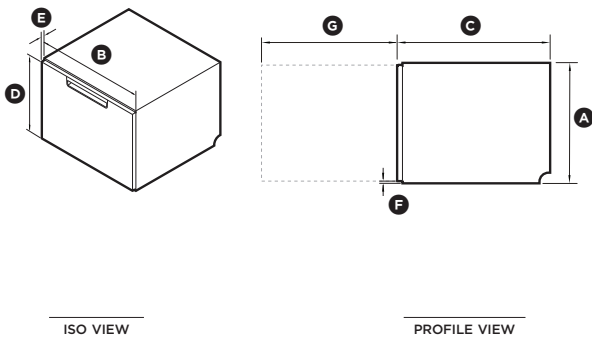

ACCESORIES

- ① Cutlery basket
- ② Knife clip and multipurpose clip

FISHER & PAYKEL

SPECIFICATION GUIDE

SINGLE DISHDRAWER™ DISHWASHER, SANITISE SERIES 7, CONTEMPORARY STYLE

SPECIFICATIONS

Model No.	DD60SCX9, DD60SCW9
Dimensions	H 410mm x W 599mm x D 573mm
Weight	32kg
Electrical	
Supply	220-240V, 50Hz
Service	4.2A
Receptacle	3 pin earthing-type
Plumbing	
Supply	3/4" BSP (GB20) to suit flat washer.
Pressure	max. 1 MPa (145 psi), min. 0.03 MPa (4.3 psi)

PLUMBING AND ELECTRICAL

Service outlet at rear extends both sides, hoses and cords can be routed to either or both sides.

PRODUCT DIMENSIONS

CAVITY DIMENSIONS: STANDARD INSTALLATION

	mm
Ⓐ Overall height	410
Ⓑ Overall width	599
Ⓒ Overall depth	573
Ⓓ Height of front panel	393
Ⓔ Depth of front panel	20
Ⓕ Height of ventilation gap below front panel	7
Ⓖ Depth of open drawer	547

	mm
Ⓐ Overall height	min 412
Ⓑ Overall width	600
Ⓒ Overall depth*	580

*Includes front panels