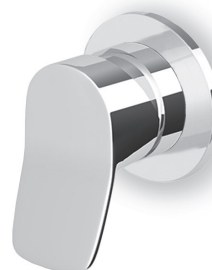

## Brim Shower or Bath Mixer

ZBR122 + R99499

**Finishes available:** Chrome, Matte Black, Brushed Nickel and Brushed Gold

Reassuring and essential, the brand new Brim collection designed by Ludovica + Roberto Palomba stands out for its compact design that uses a single lexicon to elaborate two different shapes: the circle and the square. Carefully designed & cross-cutting, Brim is a high quality product that summarises all the design and production capacity of the Zucchetti brand.

**AWARDS:** Winner of the Red Dot Award - Product Design 2019

**WARRANTY**  
15 years

\*Conditions apply.

streamline

Dimensions are in millimeters and are subject to manufacturing variations. Streamline reserves the right to vary specifications at any time without notice. Information provided within this specification sheet is correct at the date of printing. Please confirm all particulars with your sales consultant prior to purchase.  
Version: 1.1 - March 2022