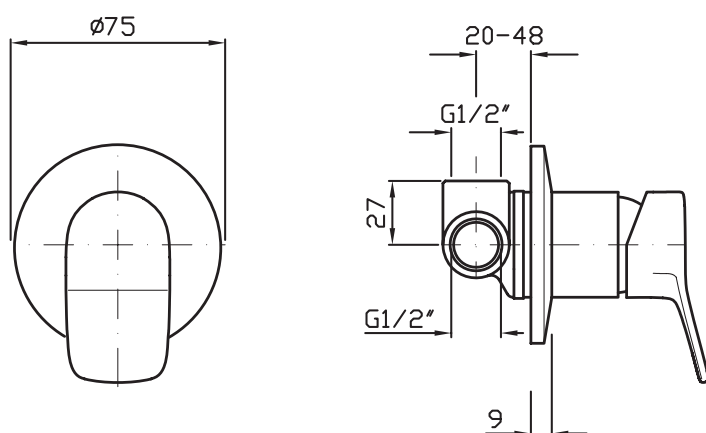

## Brim Shower or Bath Mixer

ZBR122 + R99499

**Finishes available:** Chrome, Matte Black, Brushed Nickel and Brushed Gold

Reassuring and essential, the brand new Brim collection designed by Ludovica + Roberto Palomba stands out for its compact design that uses a single lexicon to elaborate two different shapes: the circle and the square. Carefully designed & cross-cutting, Brim is a high quality product that summarises all the design and production capacity of the Zucchetti brand.

**AWARDS:** Winner of the Red Dot Award - Product Design 2019

**WARRANTY**  
15 years

\*Conditions apply.

streamline

Dimensions are in millimeters and are subject to manufacturing variations. Streamline reserves the right to vary specifications at any time without notice. Information provided within this specification sheet is correct at the date of printing. Please confirm all particulars with your sales consultant prior to purchase.  
Version: 1.1 - March 2022