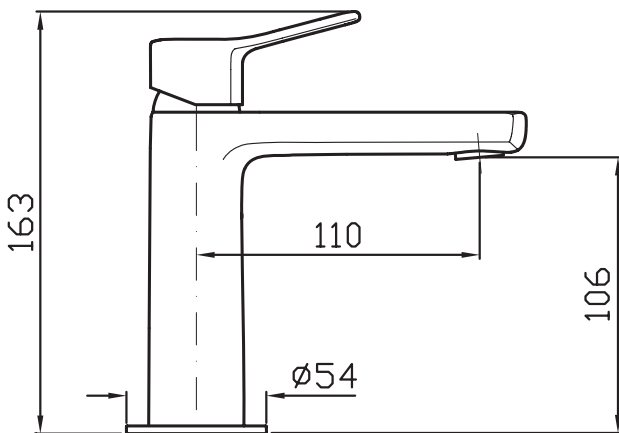

Brim Basin Mixer

ZBR381

WELS: 6 stars

Litres/minute: 4.5L

WELS License/Reg. No: 0023 / T33551

Finishes available: Chrome, Matte Black, Brushed Nickel, Brushed Gold

Reassuring and essential, the brand new Brim collection designed by Ludovica + Roberto Palomba stands out for its compact design that uses a single lexicon to elaborate two different shapes: the circle and the square. Carefully designed & cross-cutting, Brim is a high quality product that summarises all the design and production capacity of the Zucchetti brand.

Spout projection of 110mm.

AWARDS: Winner of the Red Dot Award - Product Design 2019

*Conditions apply.