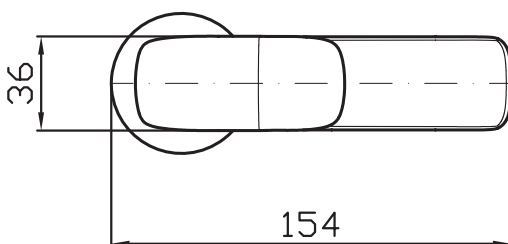

Brim Basin Mixer

ZBR381

WELS: 6 stars

Litres/minute: 4.5L

WELS License/Reg. No: 0023 / T33551

Finishes available: Chrome, Matte Black, Brushed Nickel, Brushed Gold

Reassuring and essential, the brand new Brim collection designed by Ludovica + Roberto Palomba stands out for its compact design that uses a single lexicon to elaborate two different shapes: the circle and the square. Carefully designed & cross-cutting, Brim is a high quality product that summarises all the design and production capacity of the Zucchetti brand.

Spout projection of 110mm.

AWARDS: Winner of the Red Dot Award - Product Design 2019

*Conditions apply.