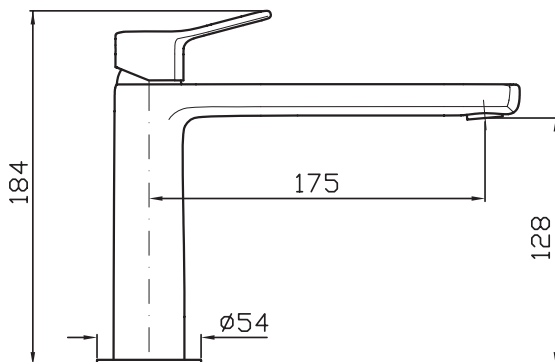

Brim Extended Spout Basin Mixer

ZBR383

WELS: 6 stars

Litres/minute: 4.5L

WELS License/Reg. No: 0023 / T33552

Finishes available: Chrome, Matte Black, Brushed Nickel, Brushed Gold

Reassuring and essential, the brand new Brim collection designed by Ludovica + Roberto Palomba stands out for its compact design that uses a single lexicon to elaborate two different shapes: the circle and the square. Carefully designed & cross-cutting, Brim is a high quality product that summarises all the design and production capacity of the Zucchetti brand.

Spout projection of 175mm.

AWARDS: Winner of the Red Dot Award - Product Design 2019

WARRANTY
15 years

*Conditions apply.

streamline

Dimensions are in millimeters and are subject to manufacturing variations. Streamline reserves the right to vary specifications at any time without notice. Information provided within this specification sheet is correct at the date of printing. Please confirm all particulars with your sales consultant prior to purchase.