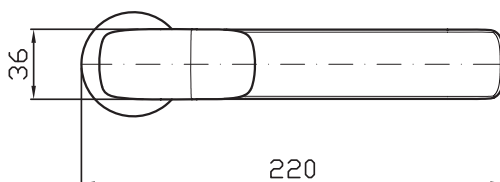

Brim Extended Spout Basin Mixer

ZBR383

WELS: 6 stars

Litres/minute: 4.5L

WELS License/Reg. No: 0023 / T33552

Finishes available: Chrome, Matte Black, Brushed Nickel, Brushed Gold

Reassuring and essential, the brand new Brim collection designed by Ludovica + Roberto Palomba stands out for its compact design that uses a single lexicon to elaborate two different shapes: the circle and the square. Carefully designed & cross-cutting, Brim is a high quality product that summarises all the design and production capacity of the Zucchetti brand.

Spout projection of 175mm.

AWARDS: Winner of the Red Dot Award - Product Design 2019

WARRANTY
15 years

*Conditions apply.

streamline

Dimensions are in millimeters and are subject to manufacturing variations. Streamline reserves the right to vary specifications at any time without notice. Information provided within this specification sheet is correct at the date of printing. Please confirm all particulars with your sales consultant prior to purchase.