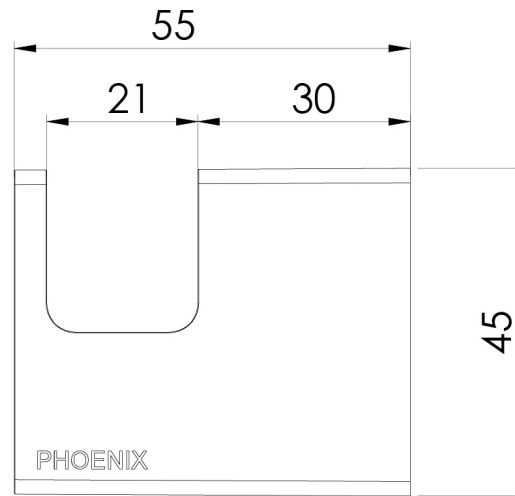

LEXI MKII

LEXI MKII ROBE HOOK

SPECIFICATIONS

AVAILABLE IN

123-8400-00
Chrome

123-8400-40
Brushed Nickel

123-8400-10
Matte Black

INFORMATION

MAINTENANCE AND CARE:

- All surfaces should be cleaned with mild liquid detergent or soap and water.
- Do not use cream cleaners or citrus based cleaning products, as they are abrasive.
- Use of unsuitable cleaning agents may damage the surface.
- Any damage caused in this way will not be covered by warranty.

Please visit <https://www.phoenixtapware.com.au/warranty> to view the full warranty

While we aim to ensure the specifications shown are correct at time of printing, Phoenix Tapware reserves the right to make modifications without prior notice. Always use the physical product measurements for mark-ups and roughing-in as the line drawing shown may differ from the actual product over time. All measurements are shown in millimetres. Colours may vary from image shown.

Ph: +61 3 9780 4200
10/03/2022
phoenixtapware.com.au