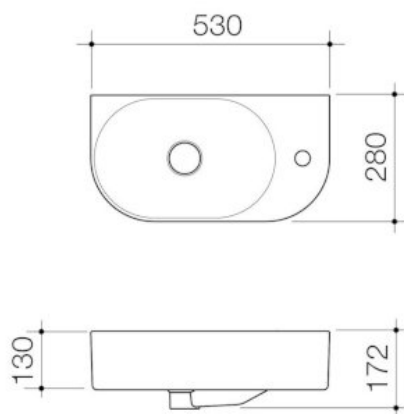

- **Available from November 2021
- Crafted from highly durable fine fire clay
- Thin rim design for a contemporary look
- Smooth stain-resistant surface
- Available in gloss white, matte black and matte white finishes
- Other matte finishes in green, grey, pink and speckled are available as special order
- 2.7L bowl capacity
- Non-overflow only
- Australian designed and engineered
- 20-year warranty
- Basins are supplied with ceramic pop-up waste plugs in matching colours, also compatible with Urbane II basin pop-up plugs and wastes (codes 687330-) and Vogue color bottle traps (codes 687294-)
- Match with Liano II tapware, or full Urbane II bathroom collection