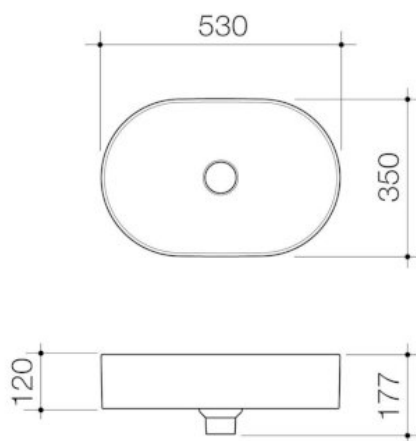

# Liano II 530mm Pill Above Counter Basin – White

Model Number : 852800W

## PRODUCT DESCRIPTION

The Liano II Basin range is a collection of fashionable basins that allow you to select a style and colour finish to suit your own personal taste, but also deliver to your functional needs. Available in popular round and pill shapes with contemporary thin rim design and in a range of matte colour finishes, the Liano II basin range is the collection you need to make a statement in your bathroom. Optional pop-up plug & wastes and new dress rings are available in Chrome, Matte Black, PVD Brushed Nickel, PVD Brushed Brass and PVD Gunmetal to match with Liano II tapware.

## PRODUCT FEATURES

- \*\*Available from November 2021
- Crafted from highly durable fine fire clay
- Thin rim design for a contemporary look
- Smooth stain-resistant surface
- Available in gloss white, matte black and matte white finishes
- Other matte finishes in green, grey, pink and speckled are available as special order
- For round shape see codes 852500–
- 11.9L bowl capacity
- Non-overflow only
- Australian designed and engineered
- 20-year warranty
- Basins are supplied with ceramic pop-up waste plugs in matching colours, also compatible with Urbane II metallic basin pop-up plugs and wastes (codes 687330–)
- Match with Liano II tapware, or full Urbane II bathroom collection
- Elevate the look with Liano II metal dress rings in matching finishes with tapware (codes 687032–, sold separately)